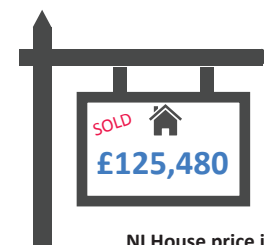

HOUSE PRICES

NI House price index Qtr 4 2016