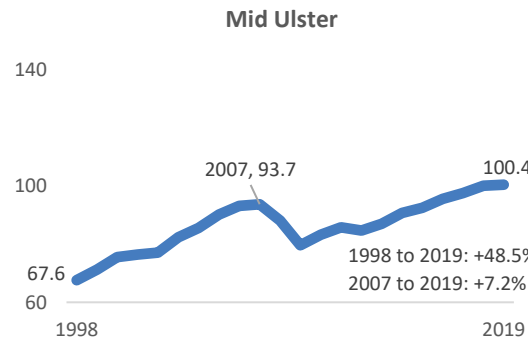

NI Gross Domestic Product (GDP) Index (2018=100), chained volume measures, 1998-2019

Economic & Labour Market Statistics

Source: [Office for National Statistics](https://www.nisra.gov.uk/)