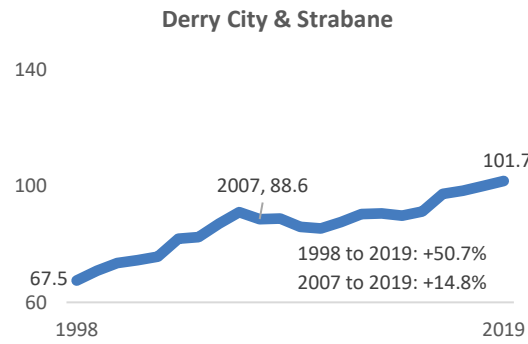

NI Gross Domestic Product (GDP) Index (2018=100), chained volume measures, 1998-2019

Economic & Labour Market Statistics

Source: [Office for National Statistics](https://www.nisra.gov.uk/)