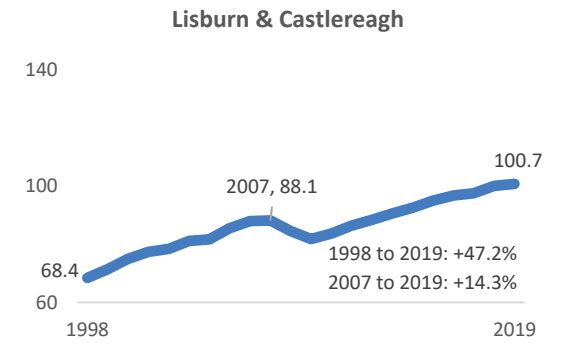

NI Gross Domestic Product (GDP) Index (2018=100), chained volume measures, 1998-2019

Economic & Labour Market Statistics

Source: [Office for National Statistics](https://www.nisra.gov.uk/)