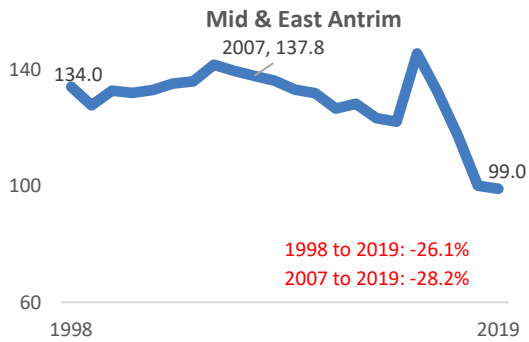

NI Gross Domestic Product (GDP) Index (2018=100), chained volume measures, 1998-2019

Economic & Labour Market Statistics

Source: [Office for National Statistics](https://www.nisra.gov.uk/)