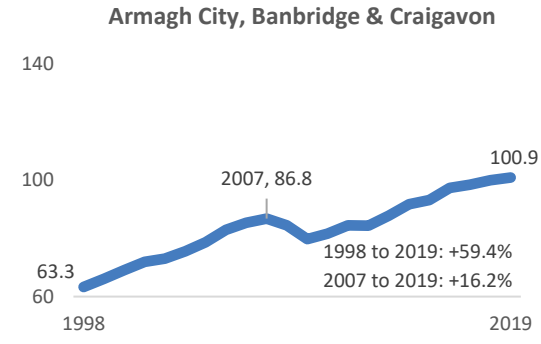

NI Gross Domestic Product (GDP) Index (2018=100), chained volume measures, 1998-2019

Economic & Labour Market Statistics

Source: [Office for National Statistics](https://www.nisra.gov.uk/)