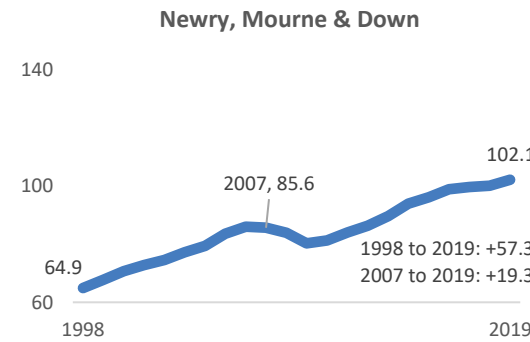

NI Gross Domestic Product (GDP) Index (2018=100), chained volume measures, 1998-2019

Economic & Labour Market Statistics

Source: [Office for National Statistics](https://www.nisra.gov.uk/)