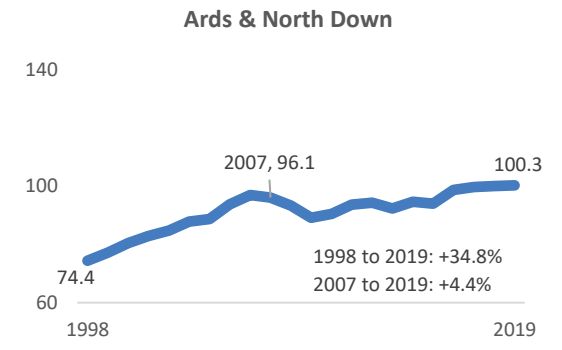

NI Gross Domestic Product (GDP) Index (2018=100), chained volume measures, 1998-2019

Economic & Labour Market Statistics

Source: [Office for National Statistics](https://www.nisra.gov.uk/)