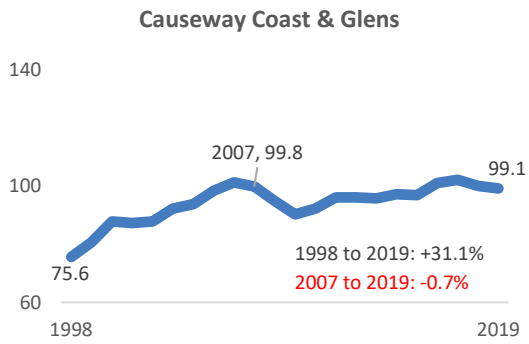

NI Gross Domestic Product (GDP) Index (2018=100), chained volume measures, 1998-2019

Economic & Labour Market Statistics

Source: [Office for National Statistics](https://www.nisra.gov.uk/)