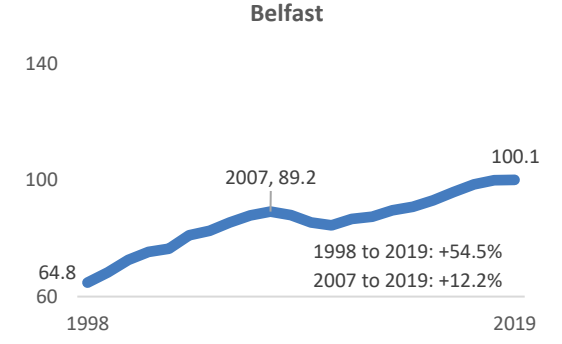

NI Gross Domestic Product (GDP) Index (2018=100), chained volume measures, 1998-2019

Economic & Labour Market Statistics

Source: [Office for National Statistics](https://www.nisra.gov.uk/)