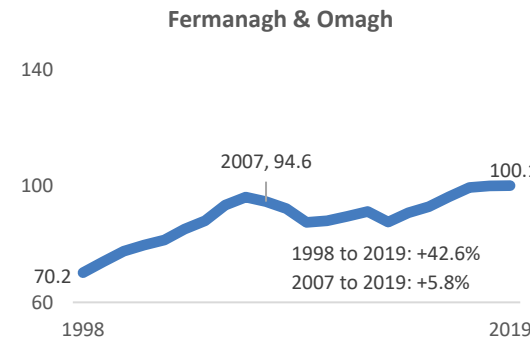

NI Gross Domestic Product (GDP) Index (2018=100), chained volume measures, 1998-2019

Economic & Labour Market Statistics

Source: [Office for National Statistics](https://www.nisra.gov.uk/)