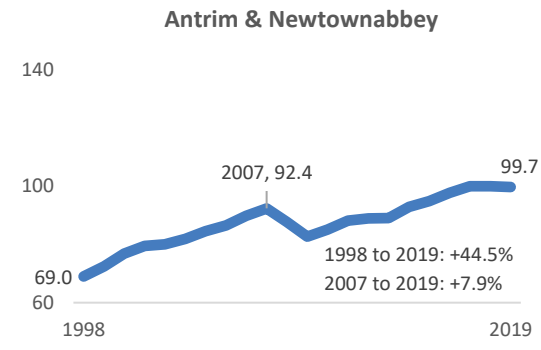

NI Gross Domestic Product (GDP) Index (2018=100), chained volume measures, 1998-2019

Economic & Labour Market Statistics

Source: [Office for National Statistics](https://www.nisra.gov.uk/)