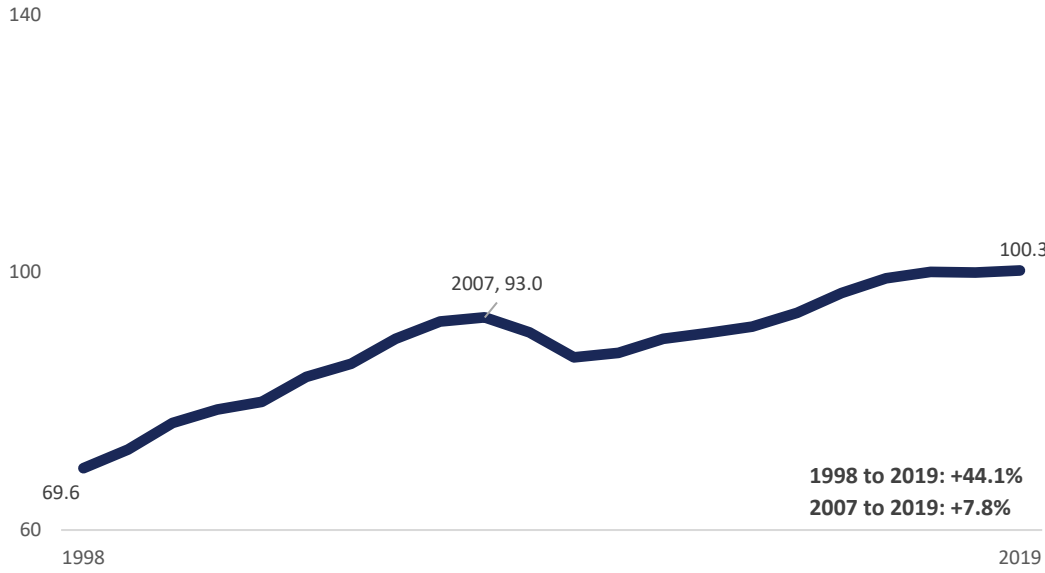

NI Gross Domestic Product (GDP) Index (2018=100), chained volume measures, 1998-2019

Economic & Labour Market Statistics

Source: [Office for National Statistics](https://www.nisra.gov.uk/)