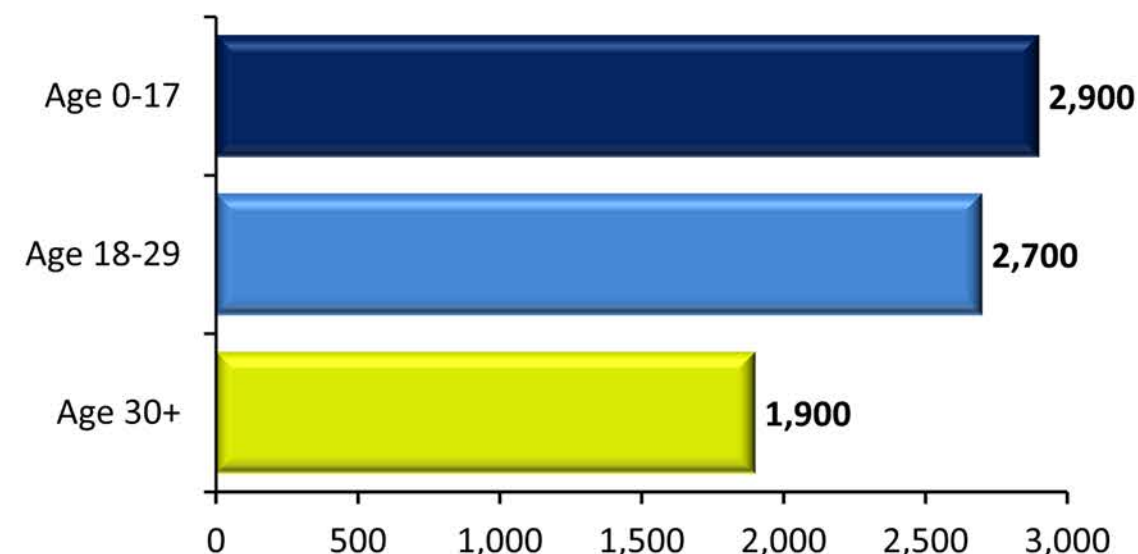

## INFLOWS AND OUTFLOWS

The number of people who came to live in Northern Ireland exceeded the number who left (net inflow of 7,500 people) in the year ending mid-2023.

## NET INTERNATIONAL MIGRATION BY AGE

In the year ending mid-2023 there was a net inflow of 7,500 people from outside the UK. The chart below shows this net migration by broad age groups