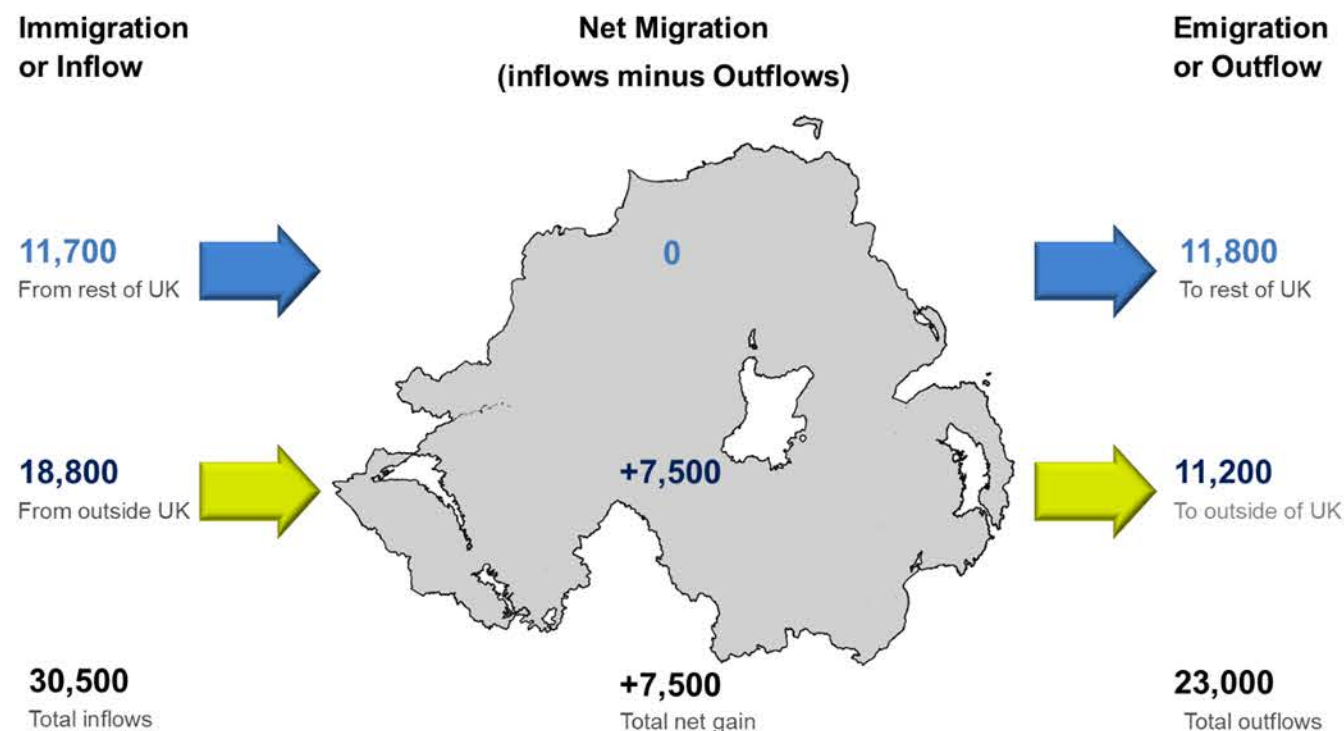

# Northern Ireland Migration (2023)

## INFLOWS AND OUTFLOWS

The number of people who came to live in Northern Ireland exceeded the number who left (net inflow of 7,500 people) in the year ending mid-2023.

## NET INTERNATIONAL MIGRATION BY AGE

In the year ending mid-2023 there was a net inflow of 7,500 people from outside the UK. The chart below shows this net migration by broad age groups

## INTERNATIONAL MIGRATION OVER TIME