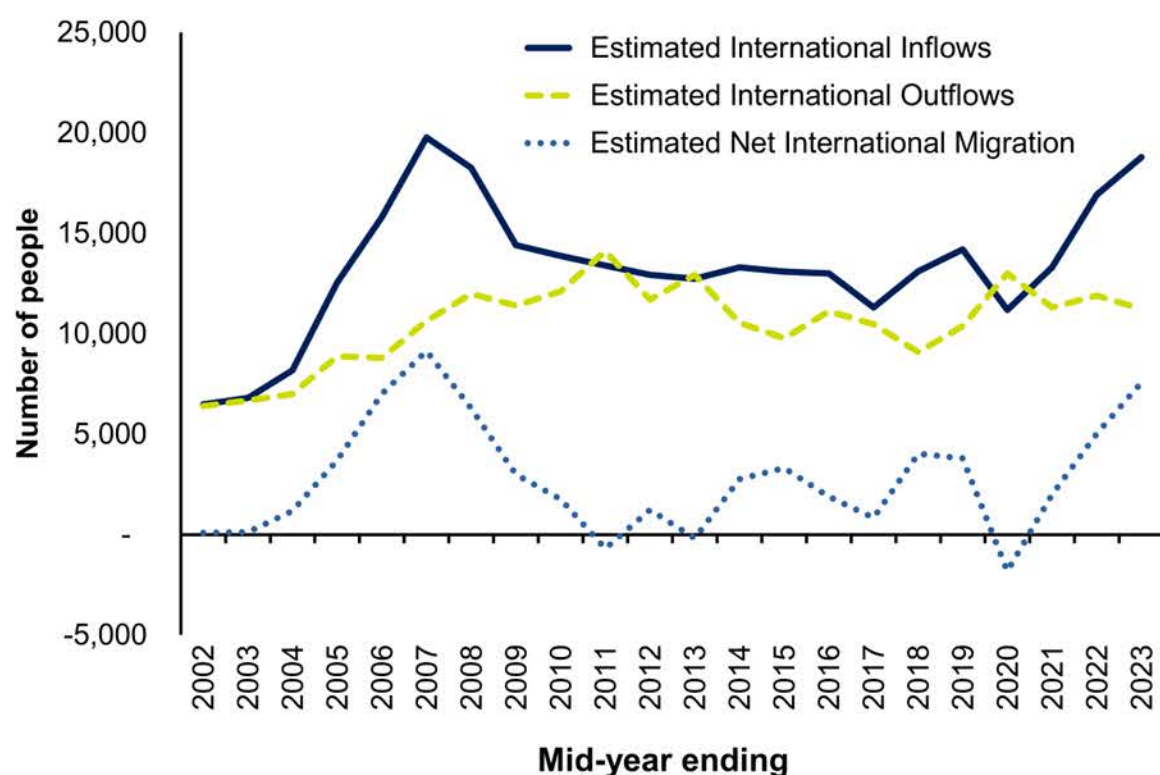

## INFLOWS AND OUTFLOWS

The number of people who came to live in Northern Ireland exceeded the number who left (net inflow of 7,500 people) in the year ending mid-2023.

## NET INTERNATIONAL MIGRATION BY AGE

In the year ending mid-2023 there was a net inflow of 7,500 people from outside the UK. The chart below shows this net migration by broad age groups

## INTERNATIONAL MIGRATION OVER TIME