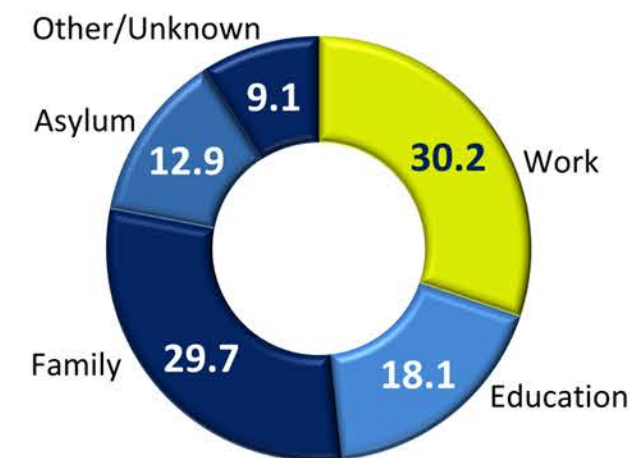

REASONS FOR COMING TO NORTHERN IRELAND (2023)