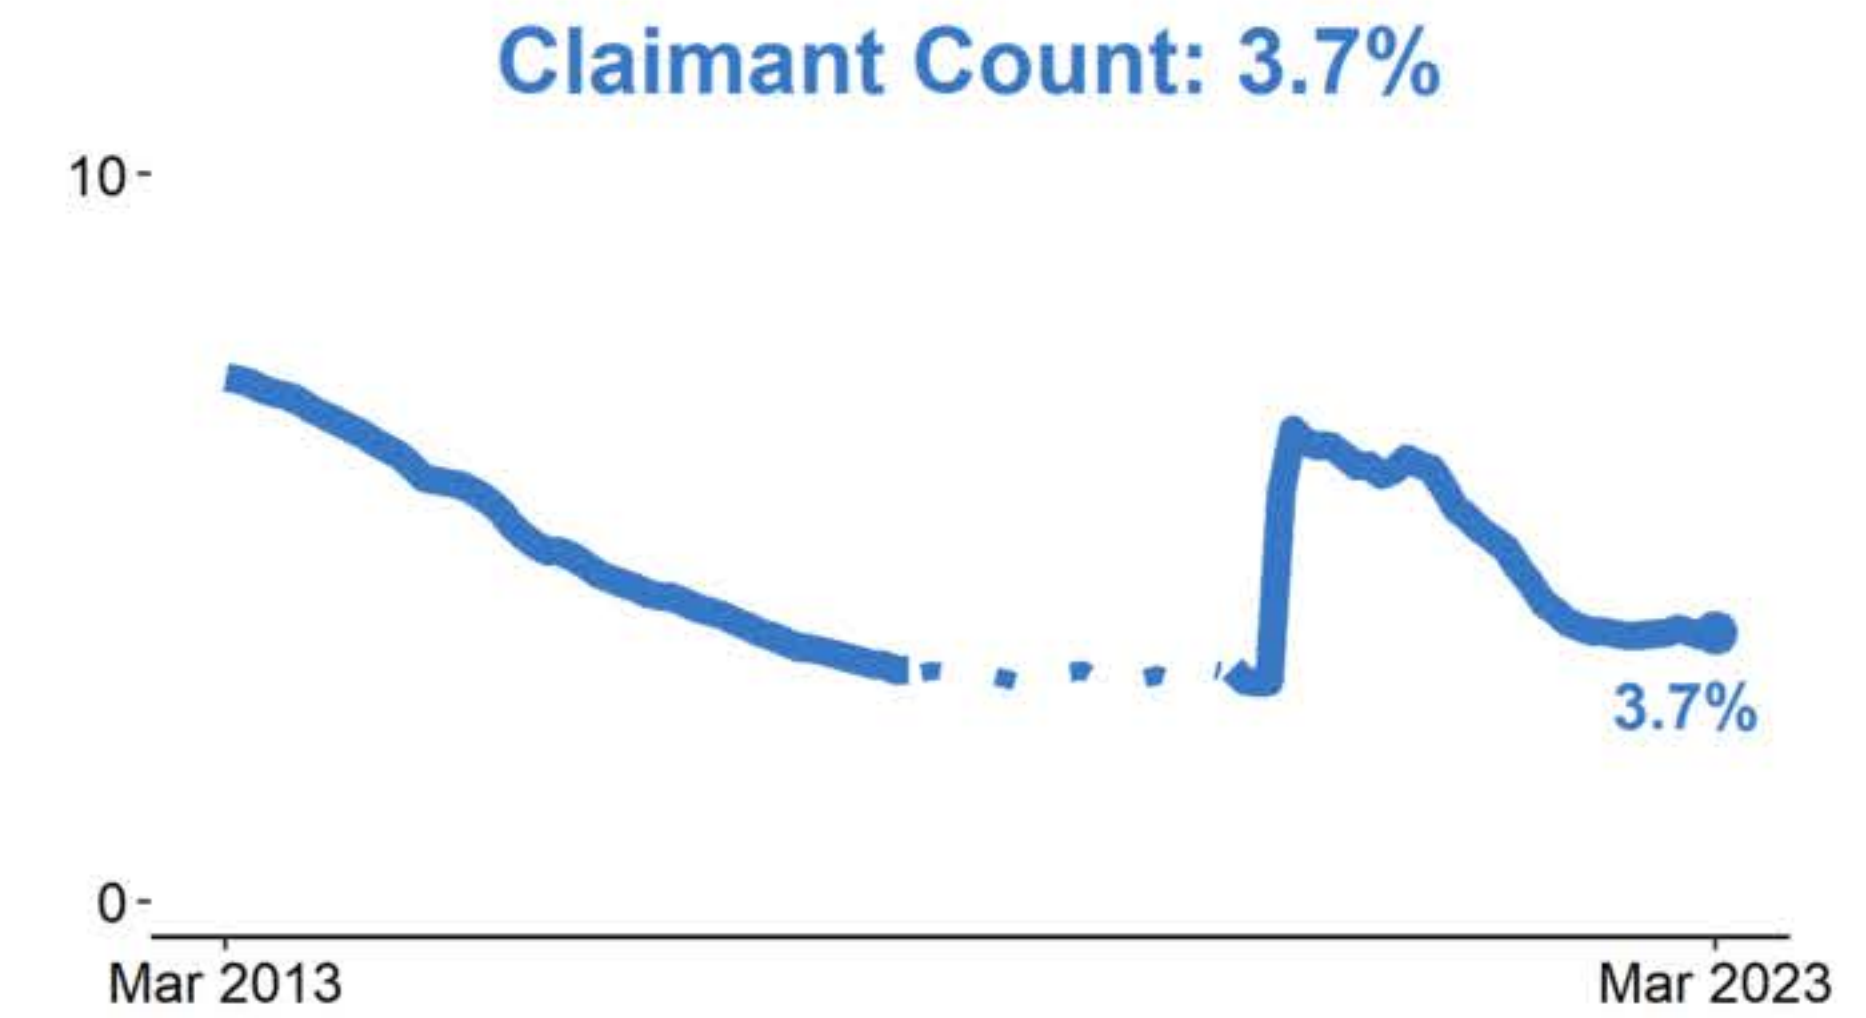

# Labour Market Statistics

Labour Force Survey, December-February 2023, seasonally adjusted and subject to future revisions.  
Redundancies, Claimant Count and PAYE Real Time Information, March 2023.

Data published: 18 April 2023.