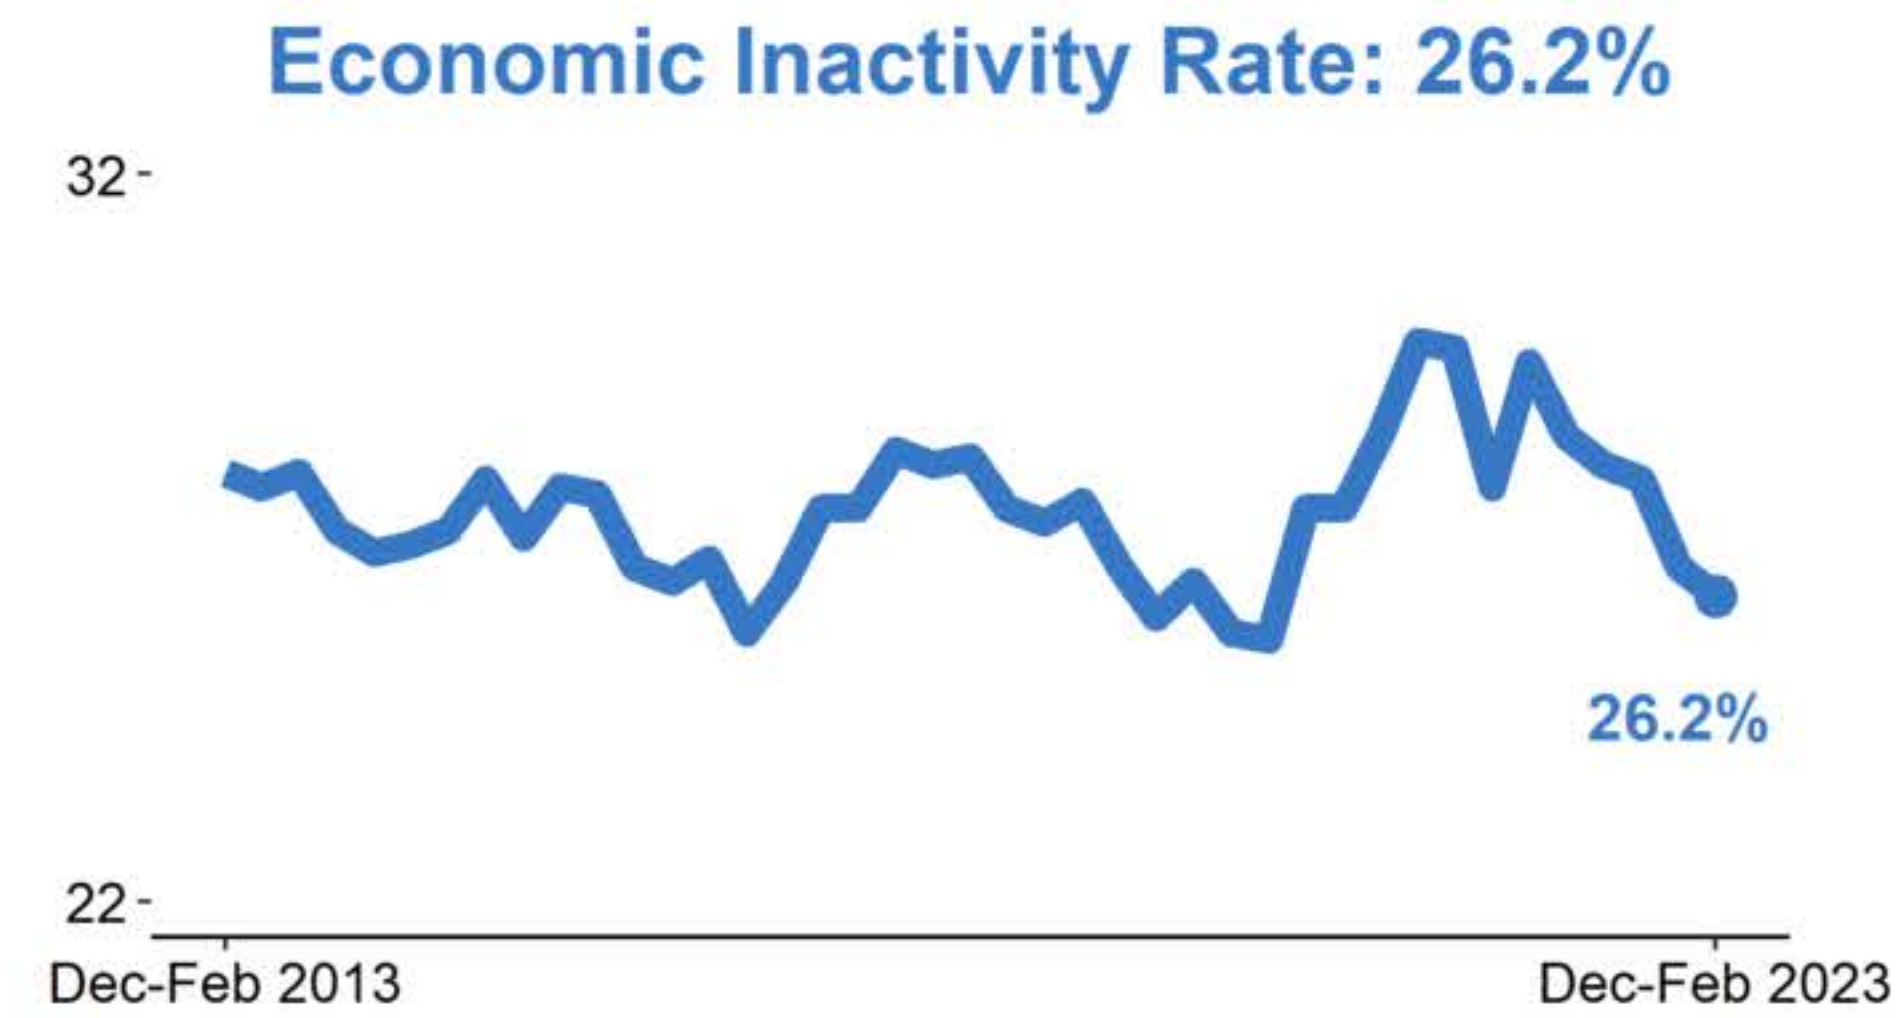

# Labour Market Statistics

Labour Force Survey, December-February 2023, seasonally adjusted and subject to future revisions.  
Redundancies, Claimant Count and PAYE Real Time Information, March 2023.

Data published: 18 April 2023.