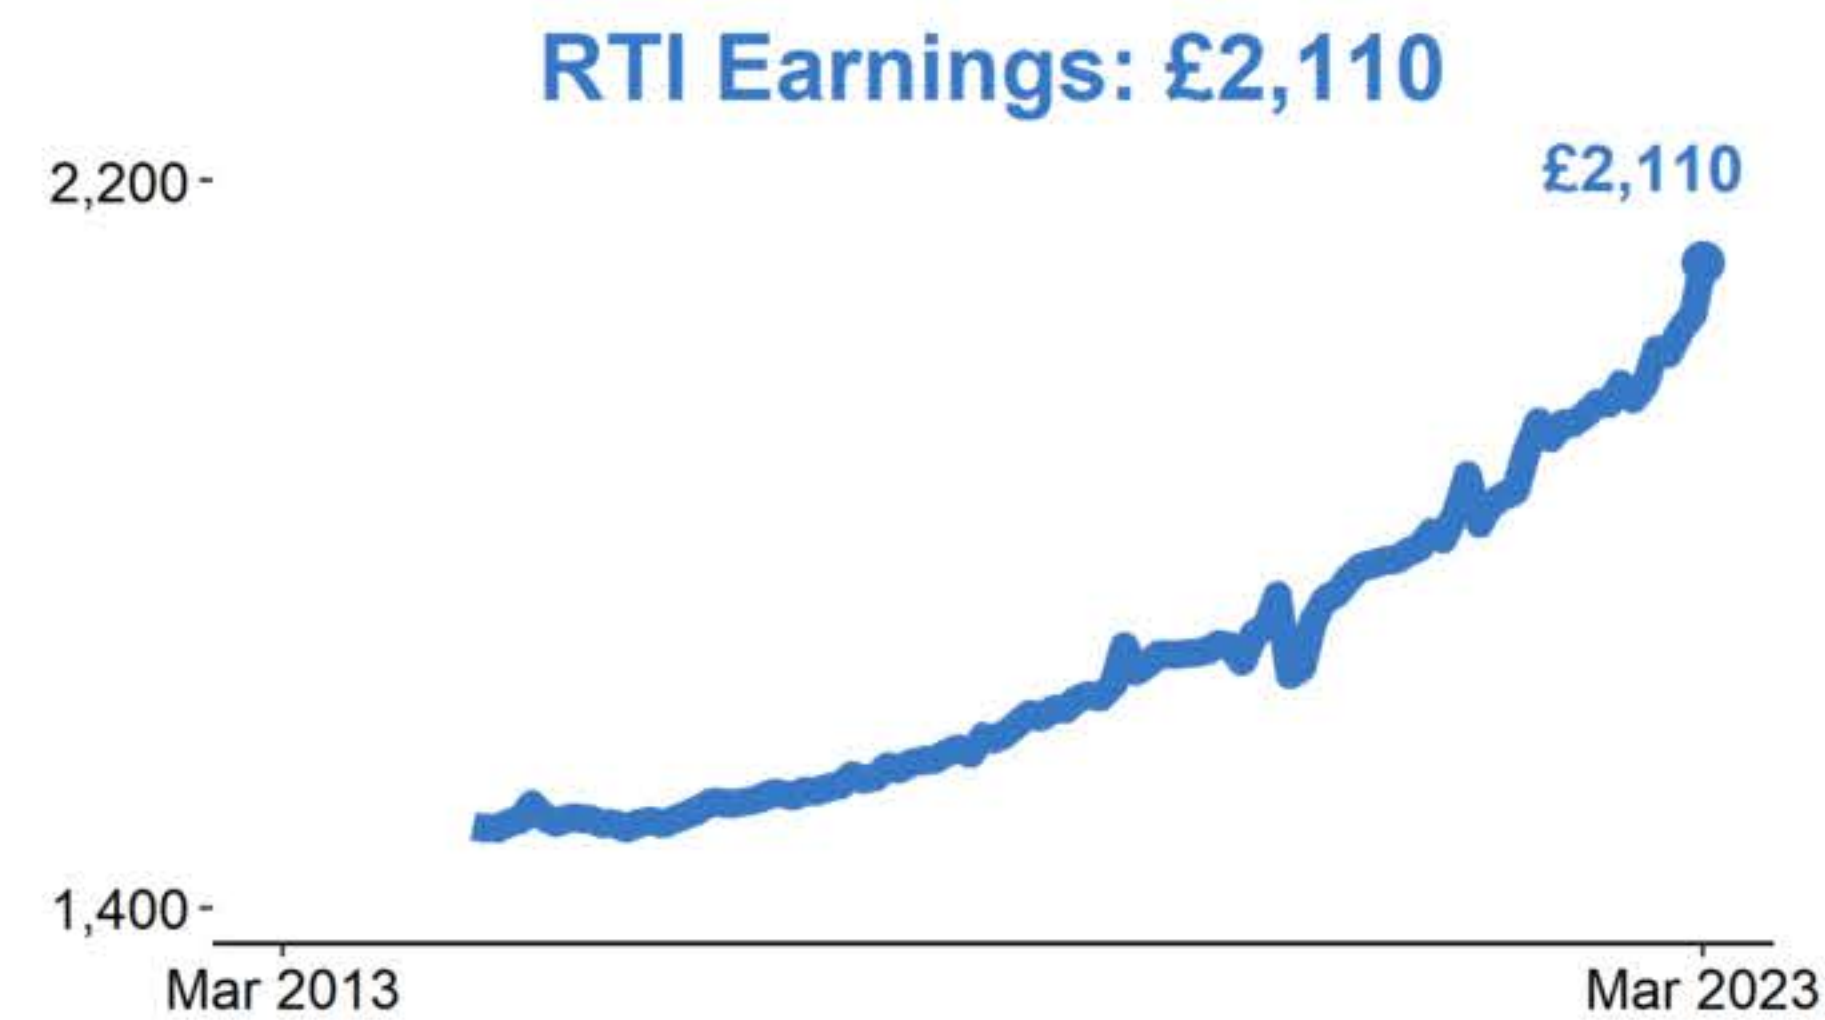

# Labour Market Statistics

Labour Force Survey, December-February 2023, seasonally adjusted and subject to future revisions.  
Redundancies, Claimant Count and PAYE Real Time Information, March 2023.

Data published: 18 April 2023.