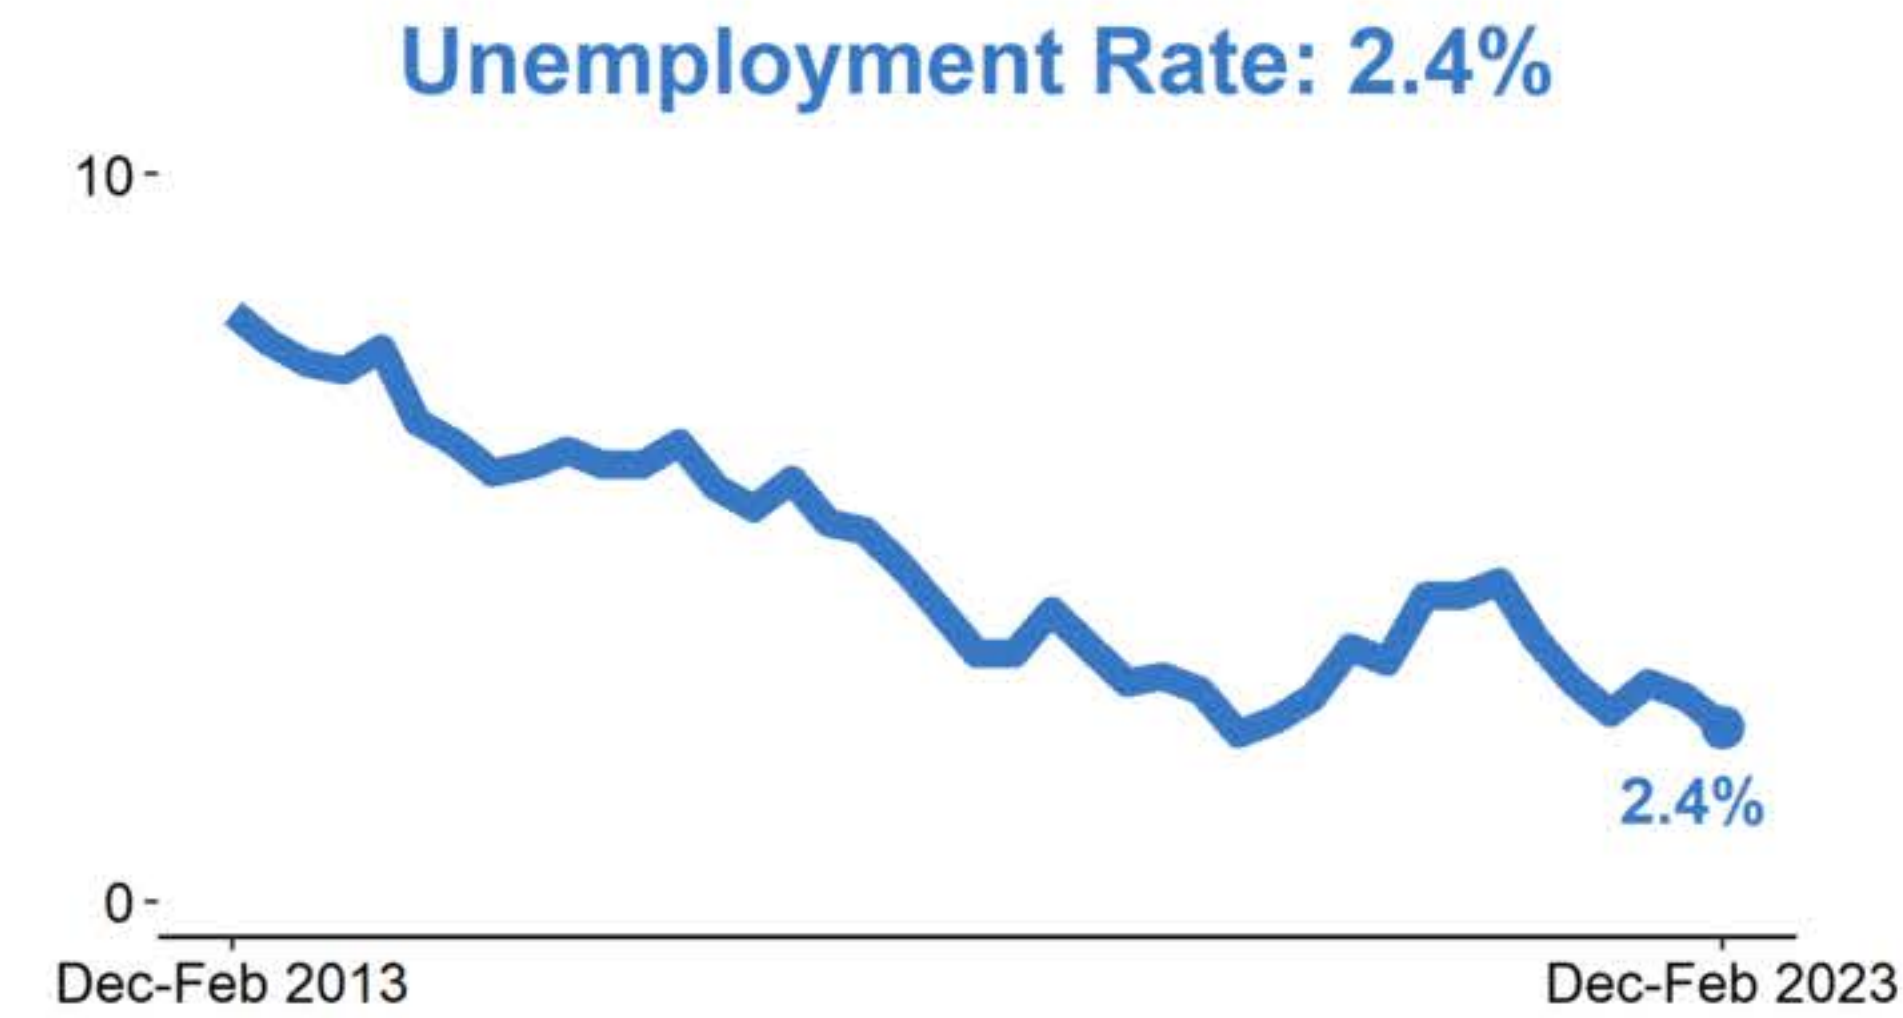

# Labour Market Statistics

Labour Force Survey, December-February 2023, seasonally adjusted and subject to future revisions.  
Redundancies, Claimant Count and PAYE Real Time Information, March 2023.

Data published: 18 April 2023.