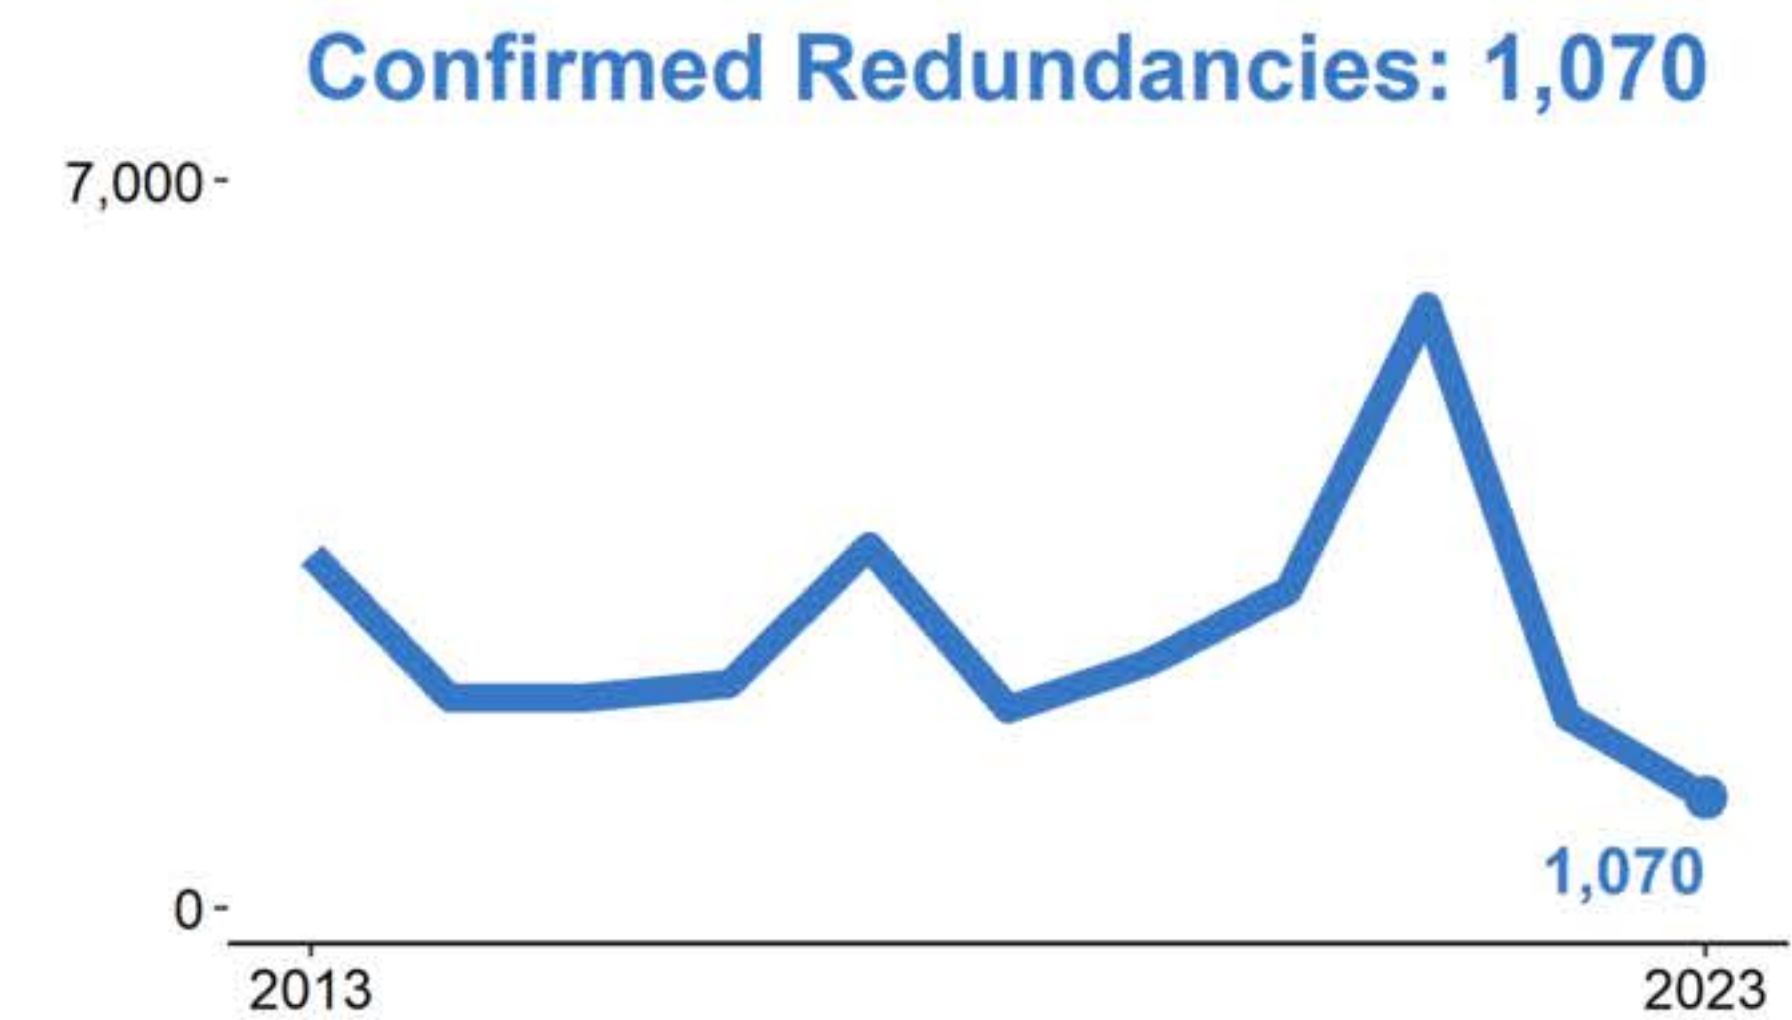

# Labour Market Statistics

Labour Force Survey, December-February 2023, seasonally adjusted and subject to future revisions.  
Redundancies, Claimant Count and PAYE Real Time Information, March 2023.

Data published: 18 April 2023.