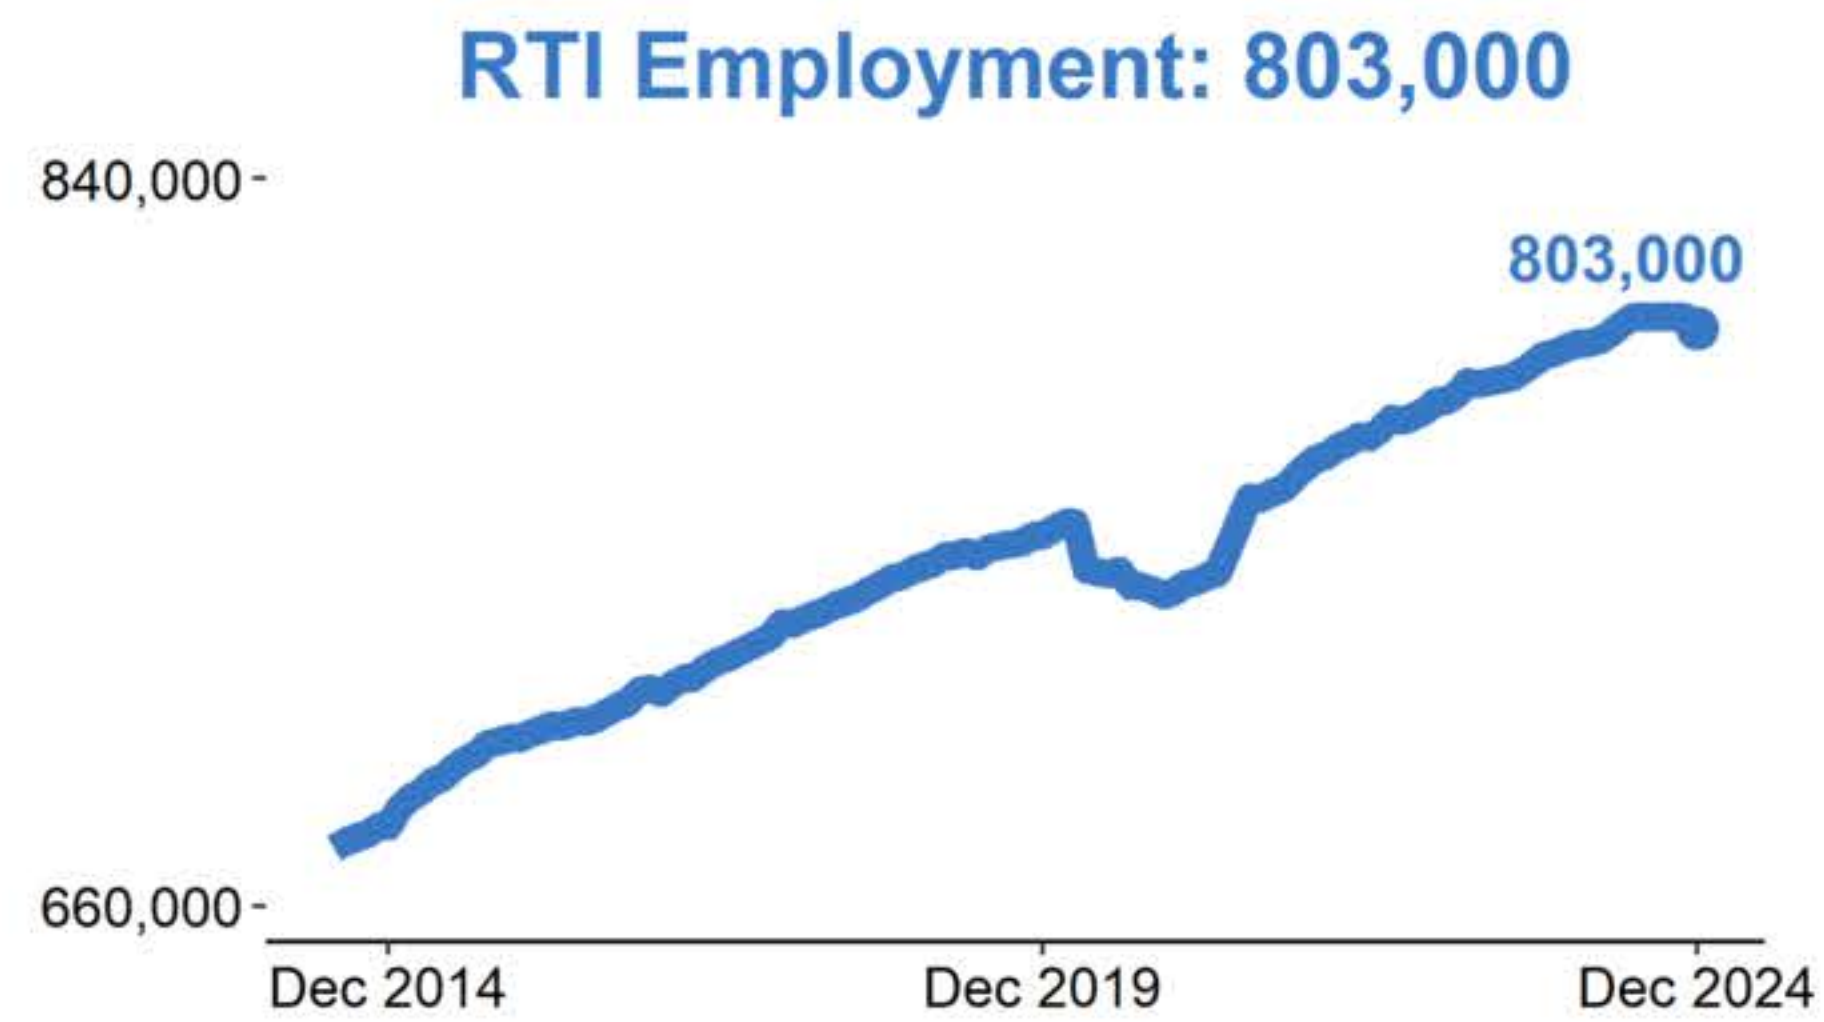

Labour Market Statistics

Labour Force Survey, September-November 2024, seasonally adjusted and subject to future revisions.
Redundancies, Claimant Count and PAYE Real Time Information, December 2024.

Data published: 21 January 2025.