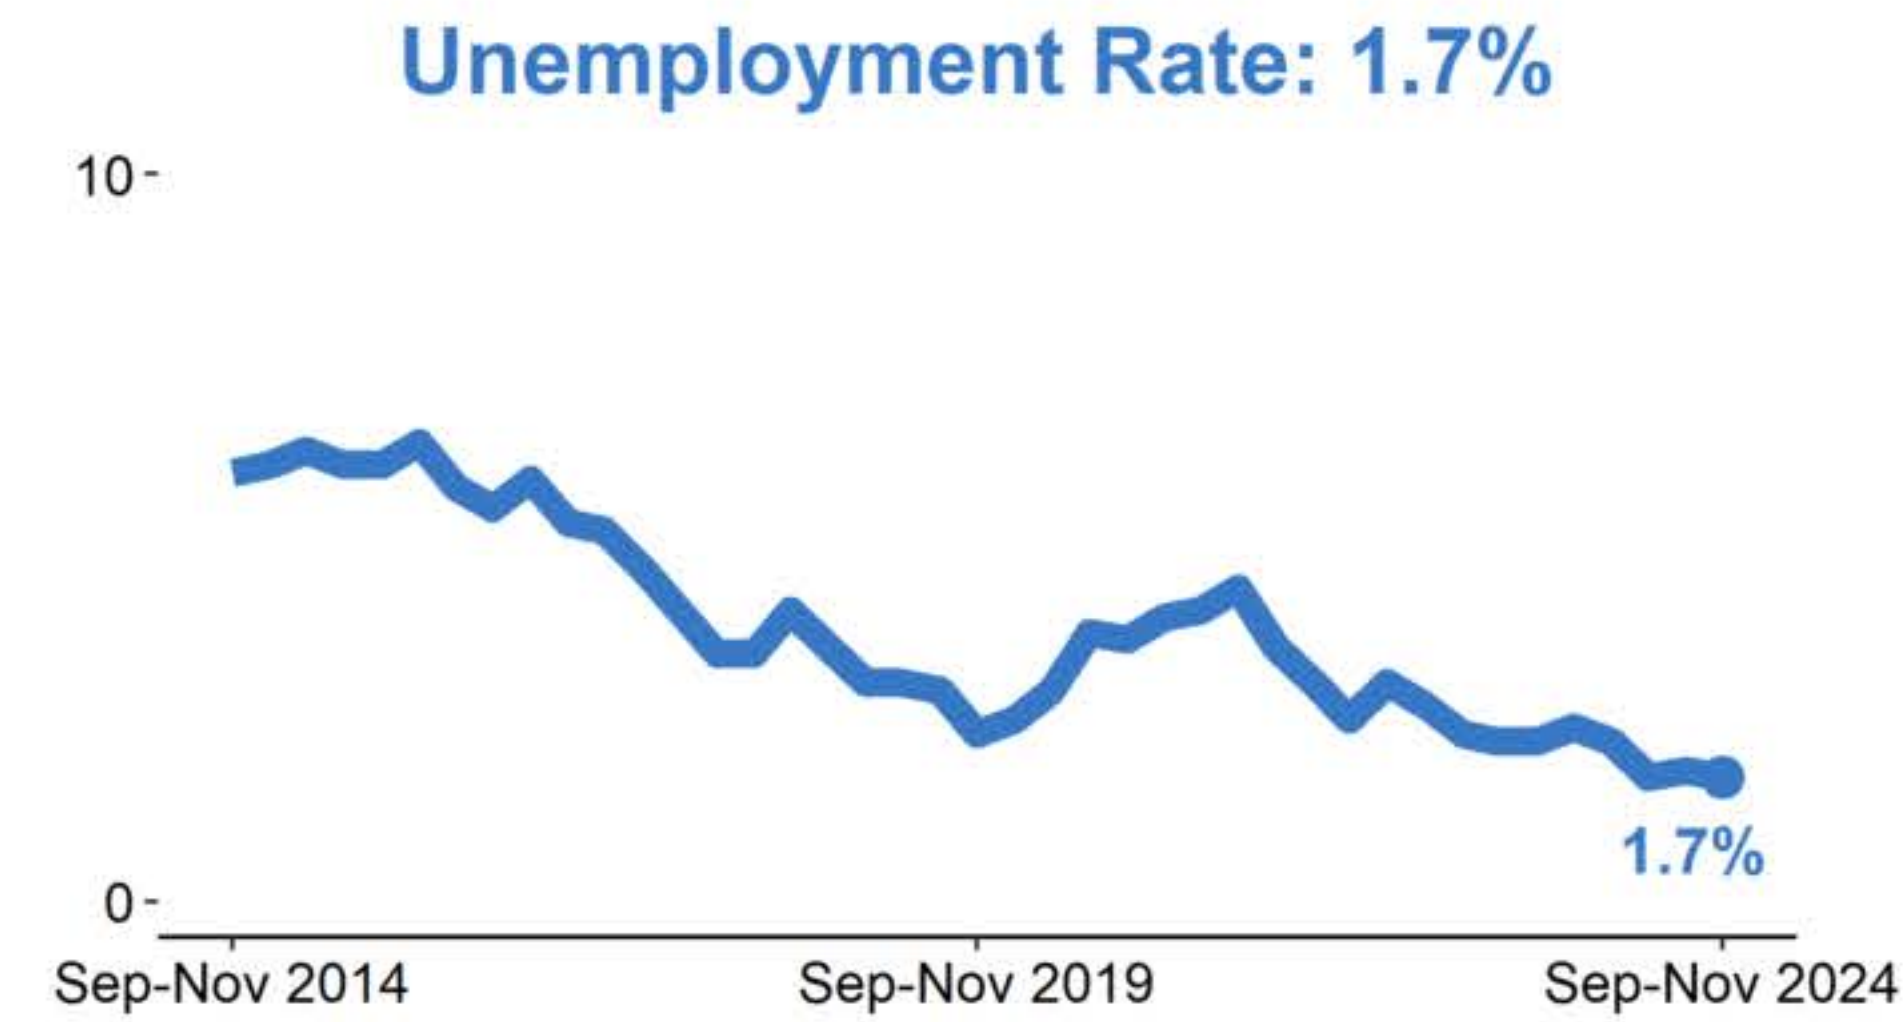

Labour Market Statistics

Labour Force Survey, September-November 2024, seasonally adjusted and subject to future revisions.
Redundancies, Claimant Count and PAYE Real Time Information, December 2024.

Data published: 21 January 2025.