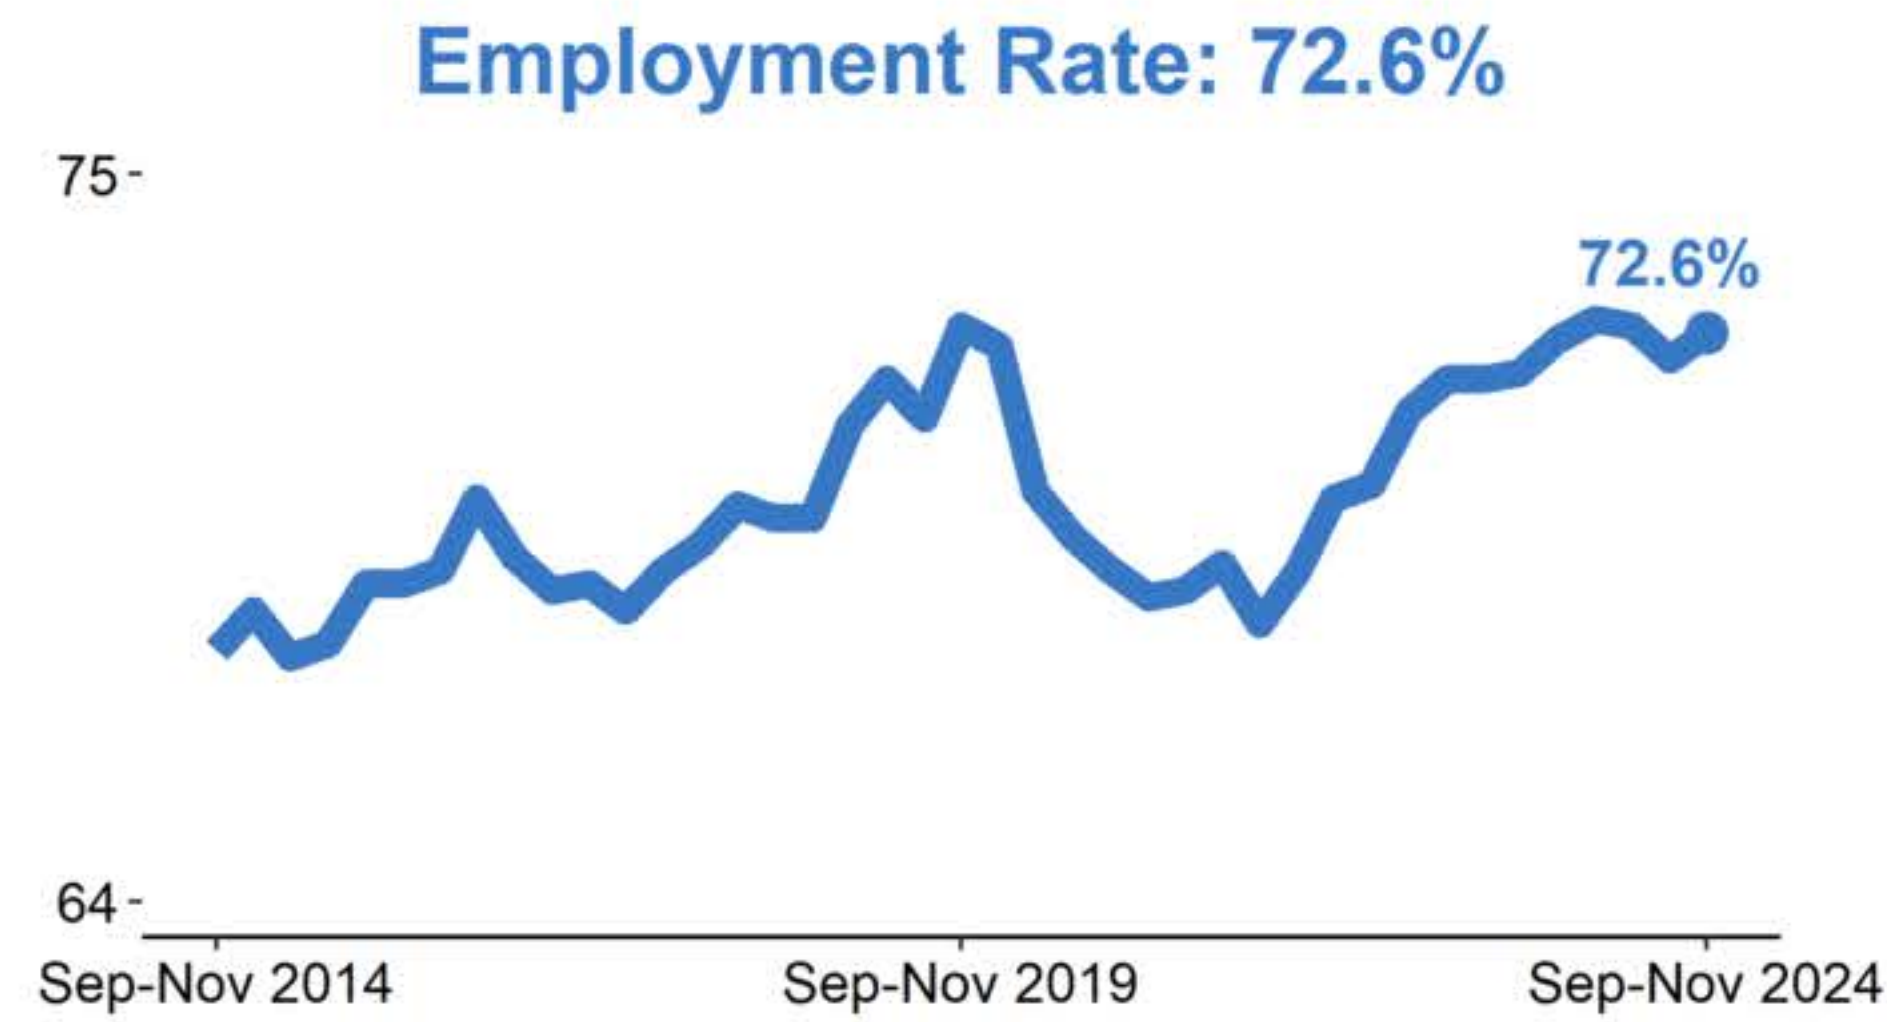

Labour Market Statistics

Labour Force Survey, September-November 2024, seasonally adjusted and subject to future revisions.
Redundancies, Claimant Count and PAYE Real Time Information, December 2024.

Data published: 21 January 2025.