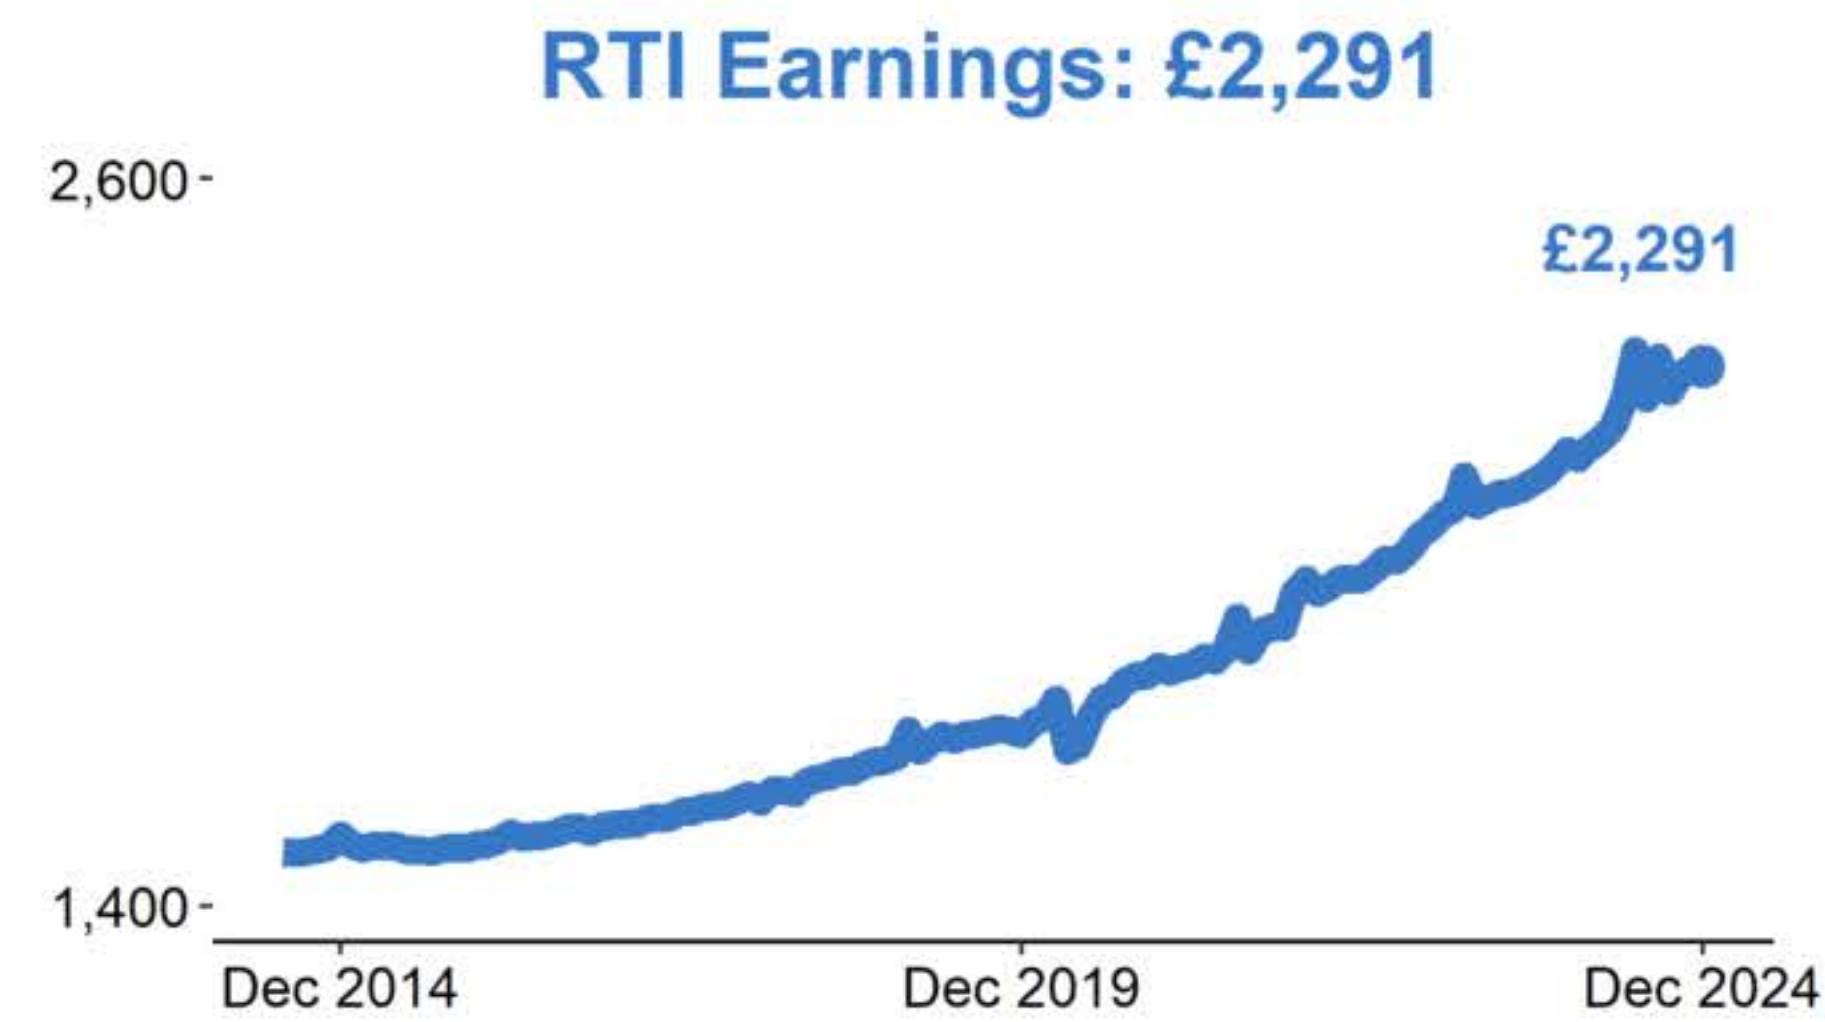

Labour Market Statistics

Labour Force Survey, September-November 2024, seasonally adjusted and subject to future revisions.
Redundancies, Claimant Count and PAYE Real Time Information, December 2024.

Data published: 21 January 2025.