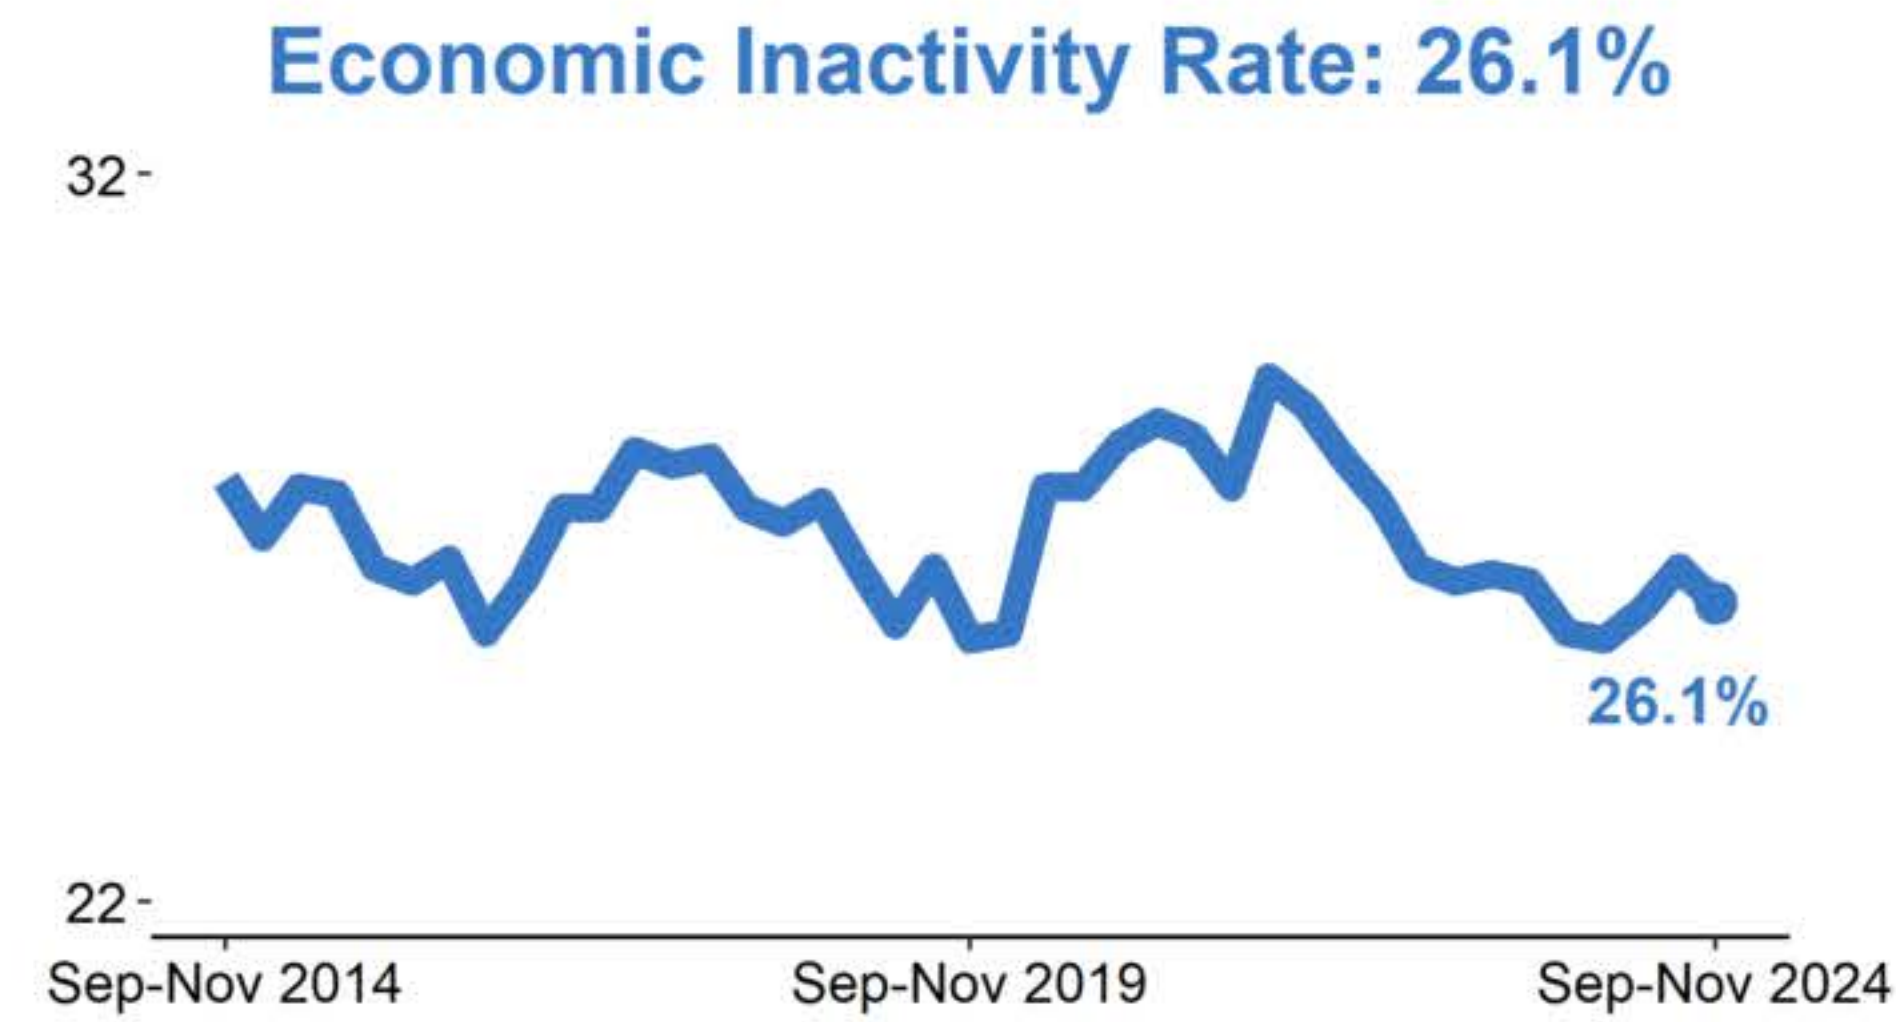

Labour Market Statistics

Labour Force Survey, September-November 2024, seasonally adjusted and subject to future revisions.
Redundancies, Claimant Count and PAYE Real Time Information, December 2024.

Data published: 21 January 2025.