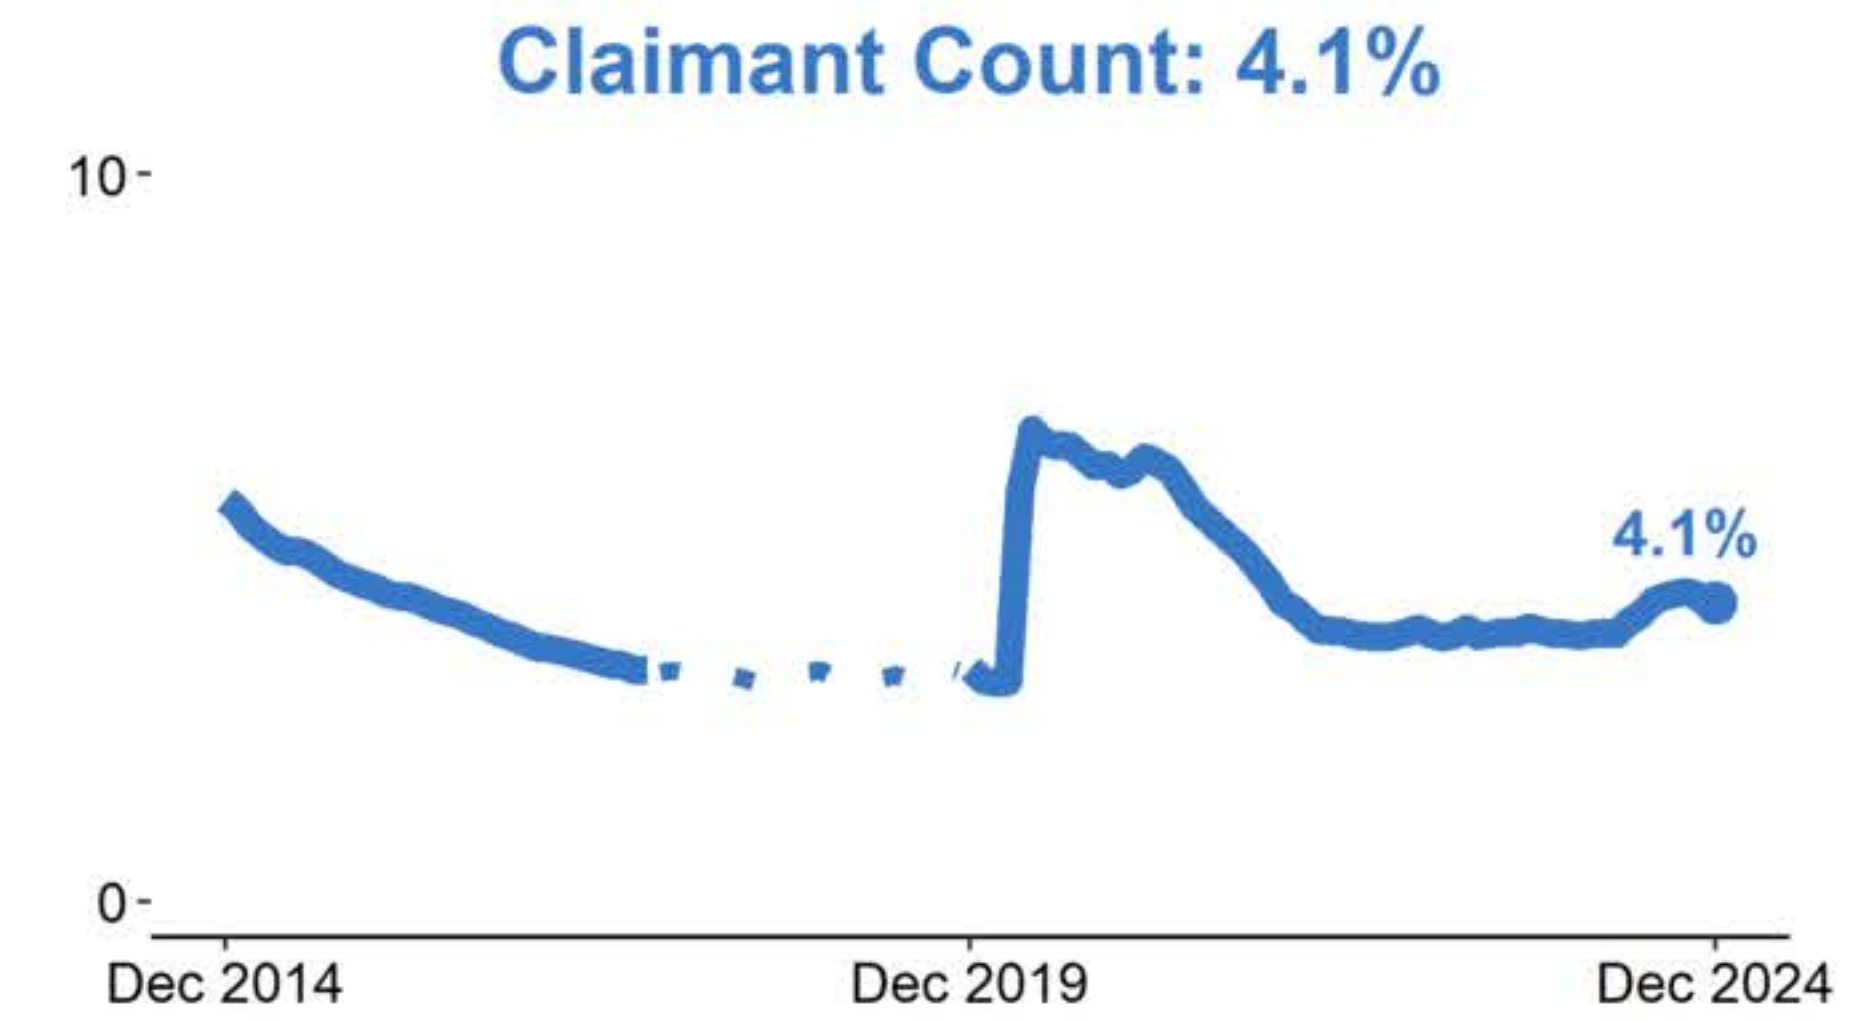

Labour Market Statistics

Labour Force Survey, September-November 2024, seasonally adjusted and subject to future revisions.
Redundancies, Claimant Count and PAYE Real Time Information, December 2024.

Data published: 21 January 2025.