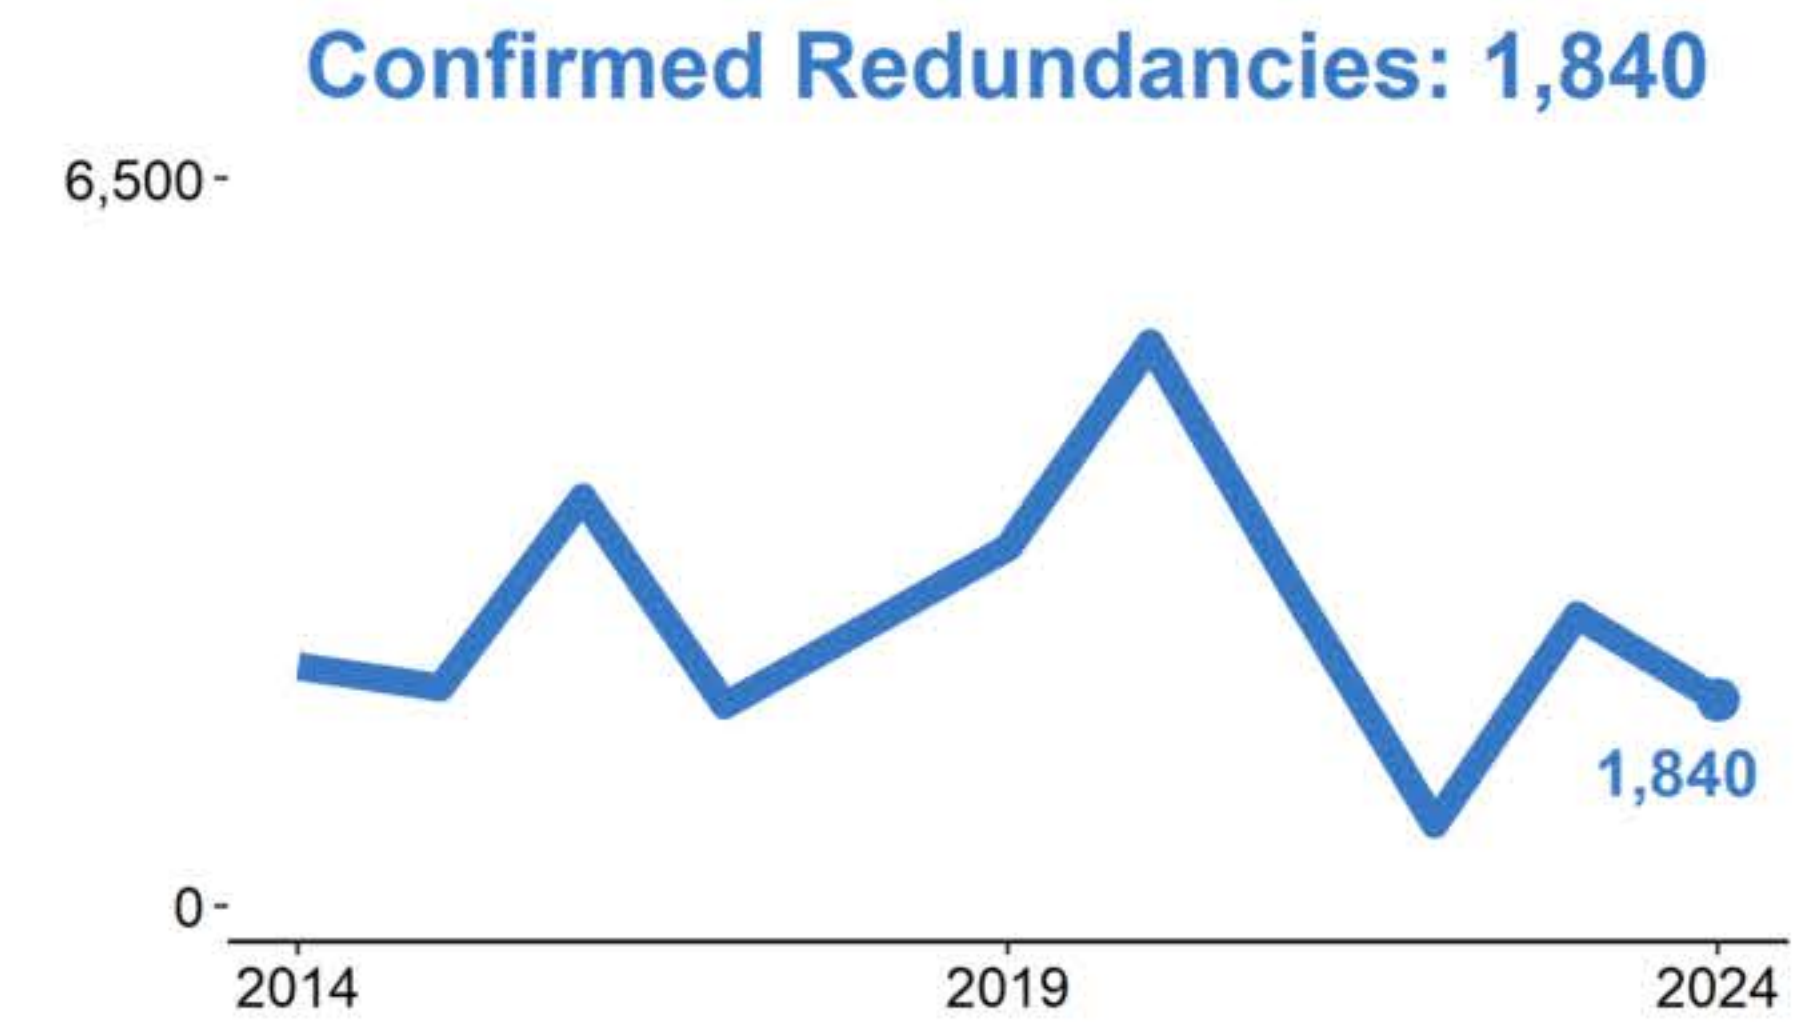

Labour Market Statistics

Labour Force Survey, September-November 2024, seasonally adjusted and subject to future revisions.
Redundancies, Claimant Count and PAYE Real Time Information, December 2024.

Data published: 21 January 2025.