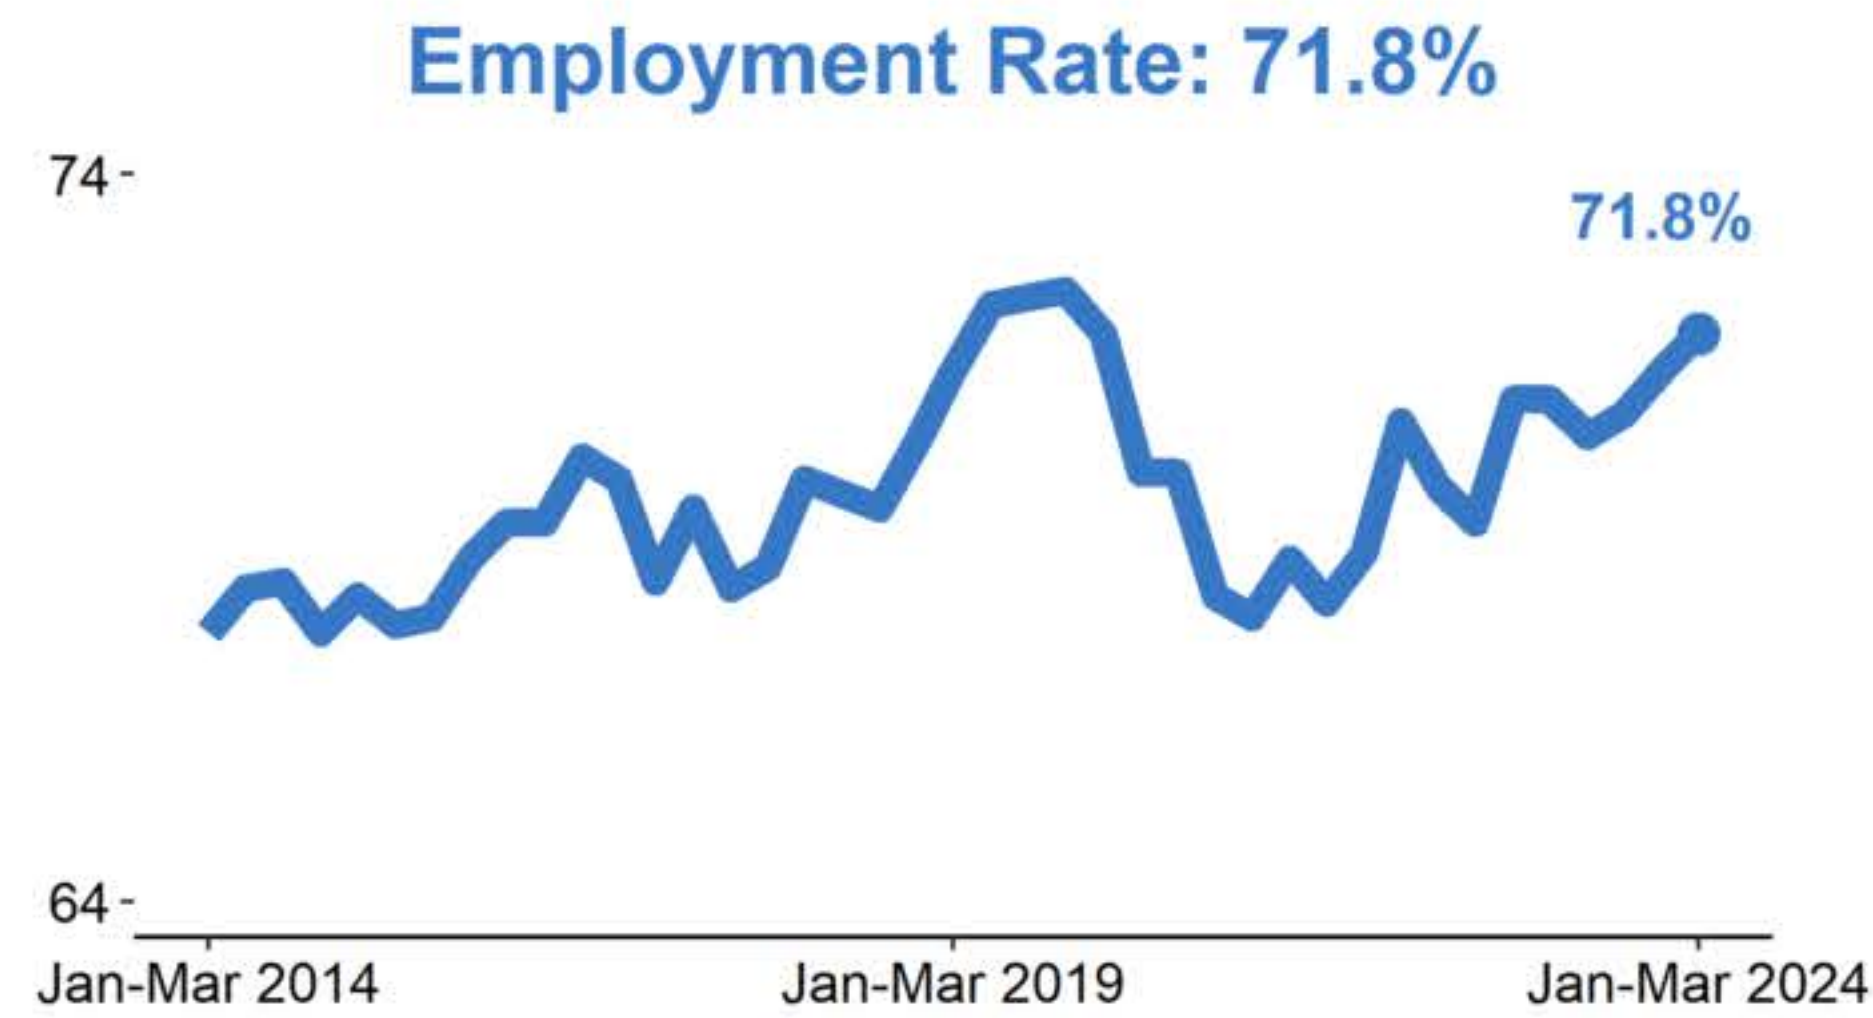

Labour Market Statistics

Labour Force Survey, January-March 2024, seasonally adjusted and subject to future revisions.
Redundancies, Claimant Count and PAYE Real Time Information, April 2024.

Data published: 14 May 2024.