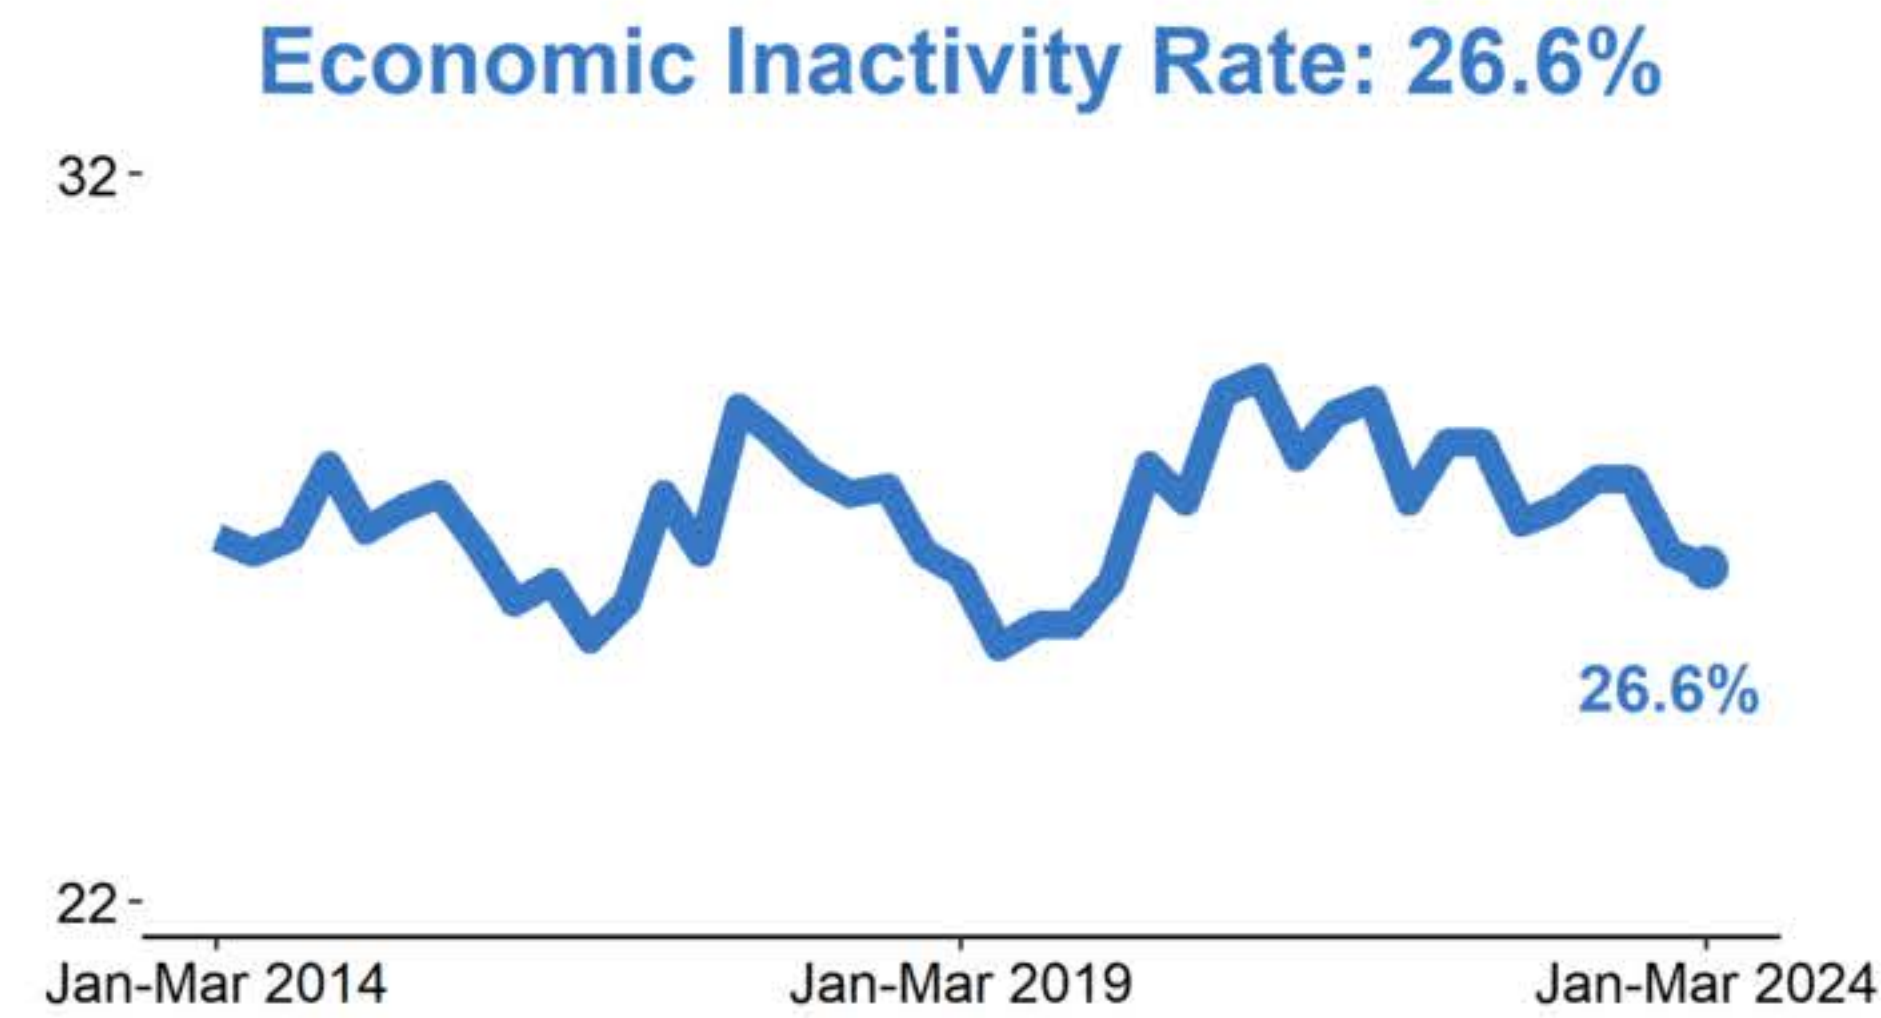

Labour Market Statistics

Labour Force Survey, January-March 2024, seasonally adjusted and subject to future revisions.
Redundancies, Claimant Count and PAYE Real Time Information, April 2024.

Data published: 14 May 2024.