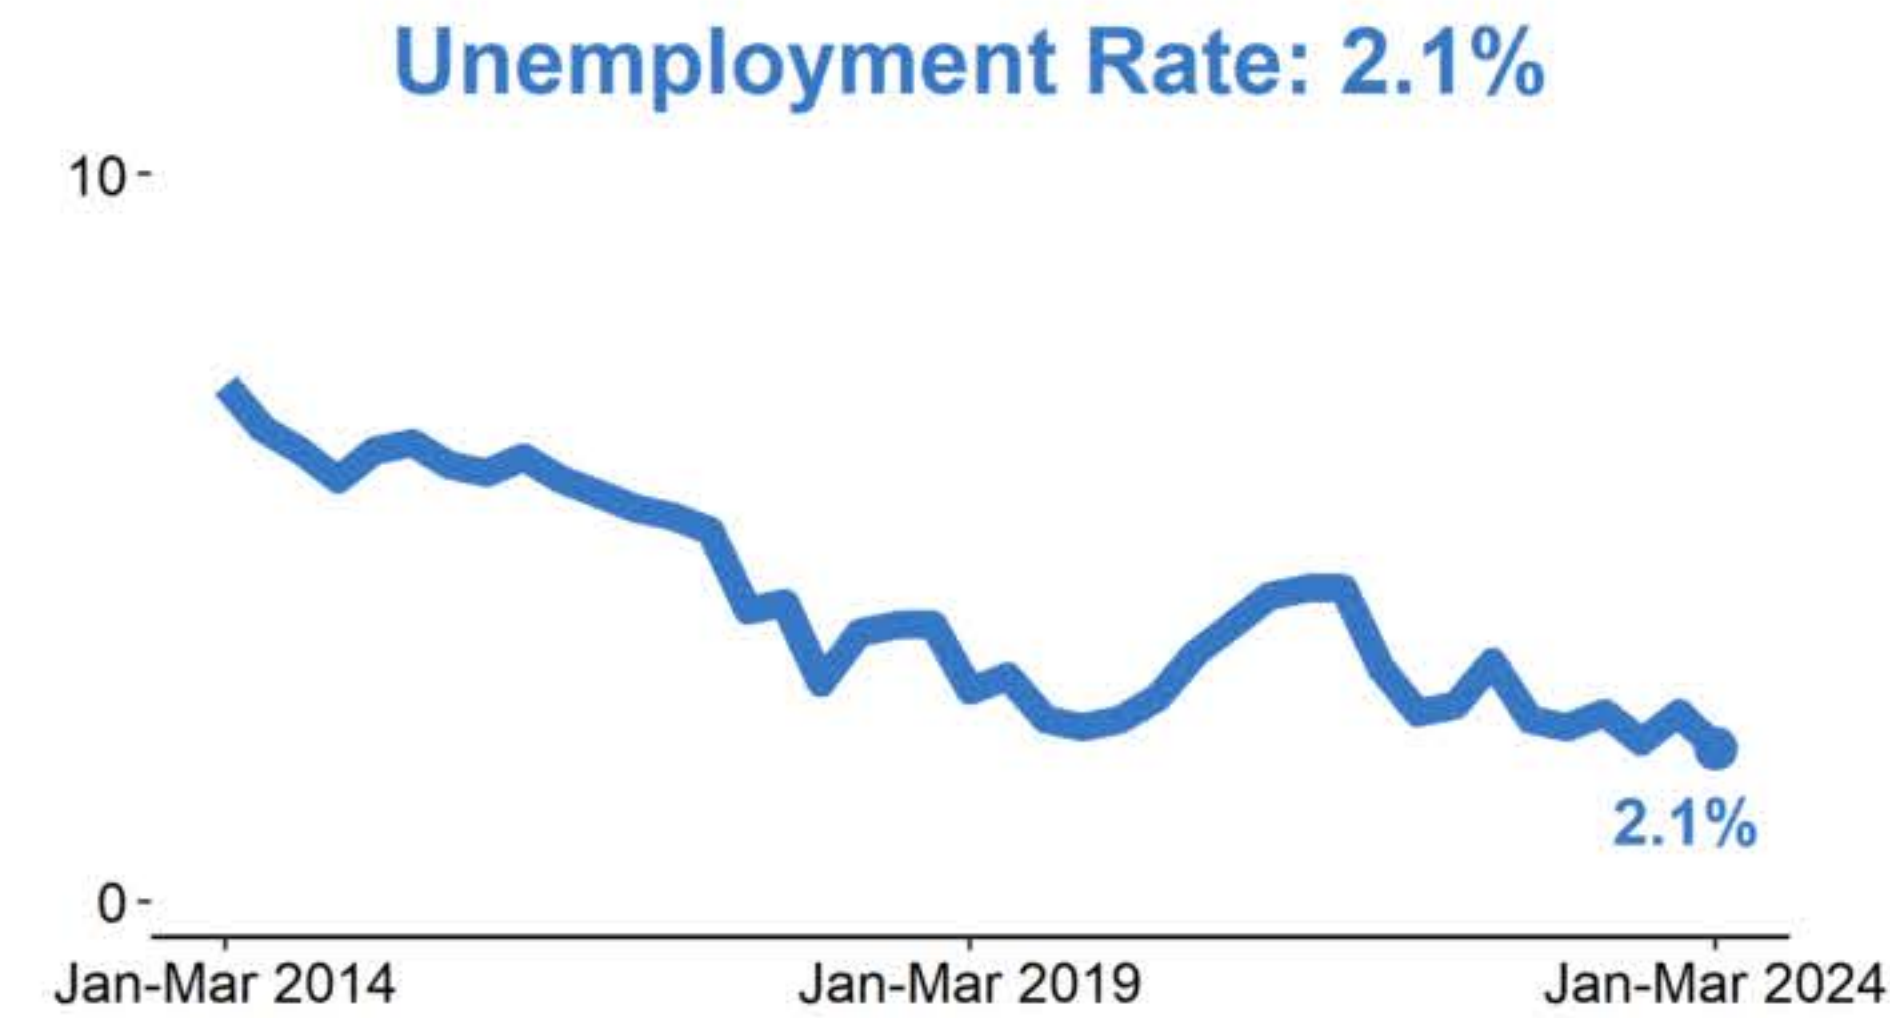

Labour Market Statistics

Labour Force Survey, January-March 2024, seasonally adjusted and subject to future revisions.
Redundancies, Claimant Count and PAYE Real Time Information, April 2024.

Data published: 14 May 2024.