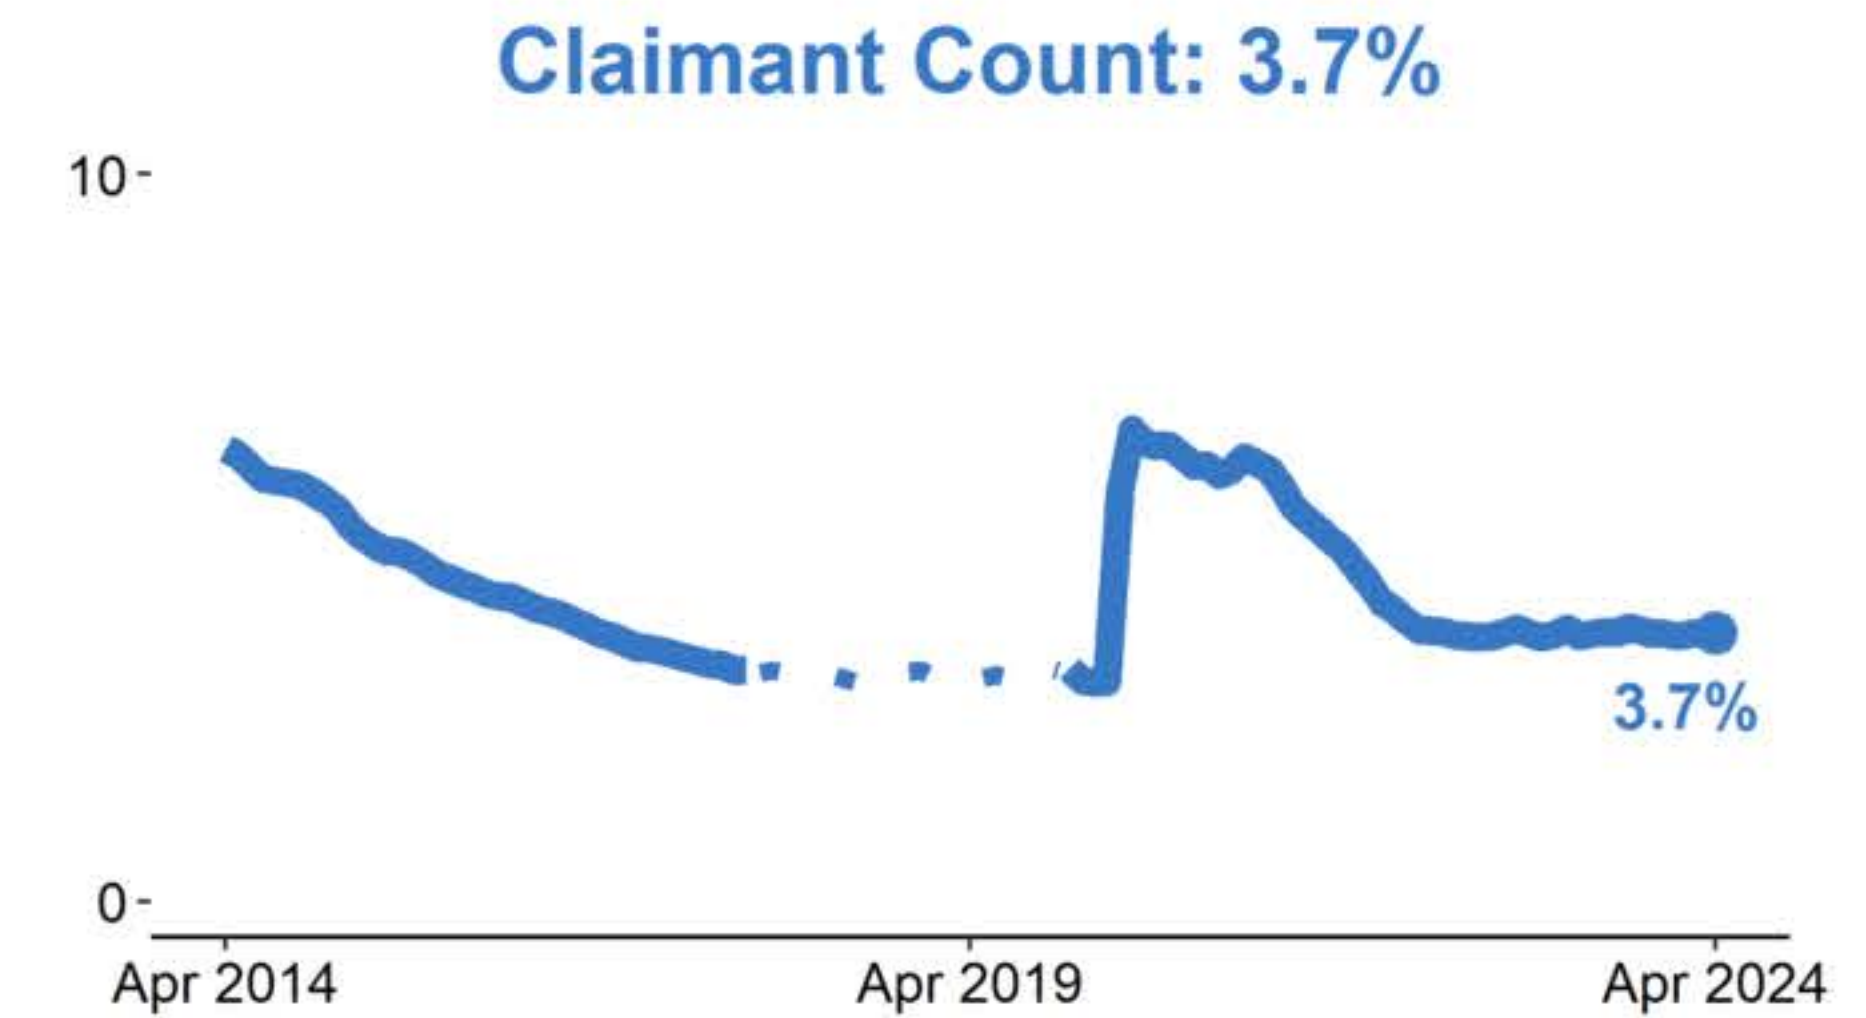

Labour Market Statistics

Labour Force Survey, January-March 2024, seasonally adjusted and subject to future revisions.
Redundancies, Claimant Count and PAYE Real Time Information, April 2024.

Data published: 14 May 2024.