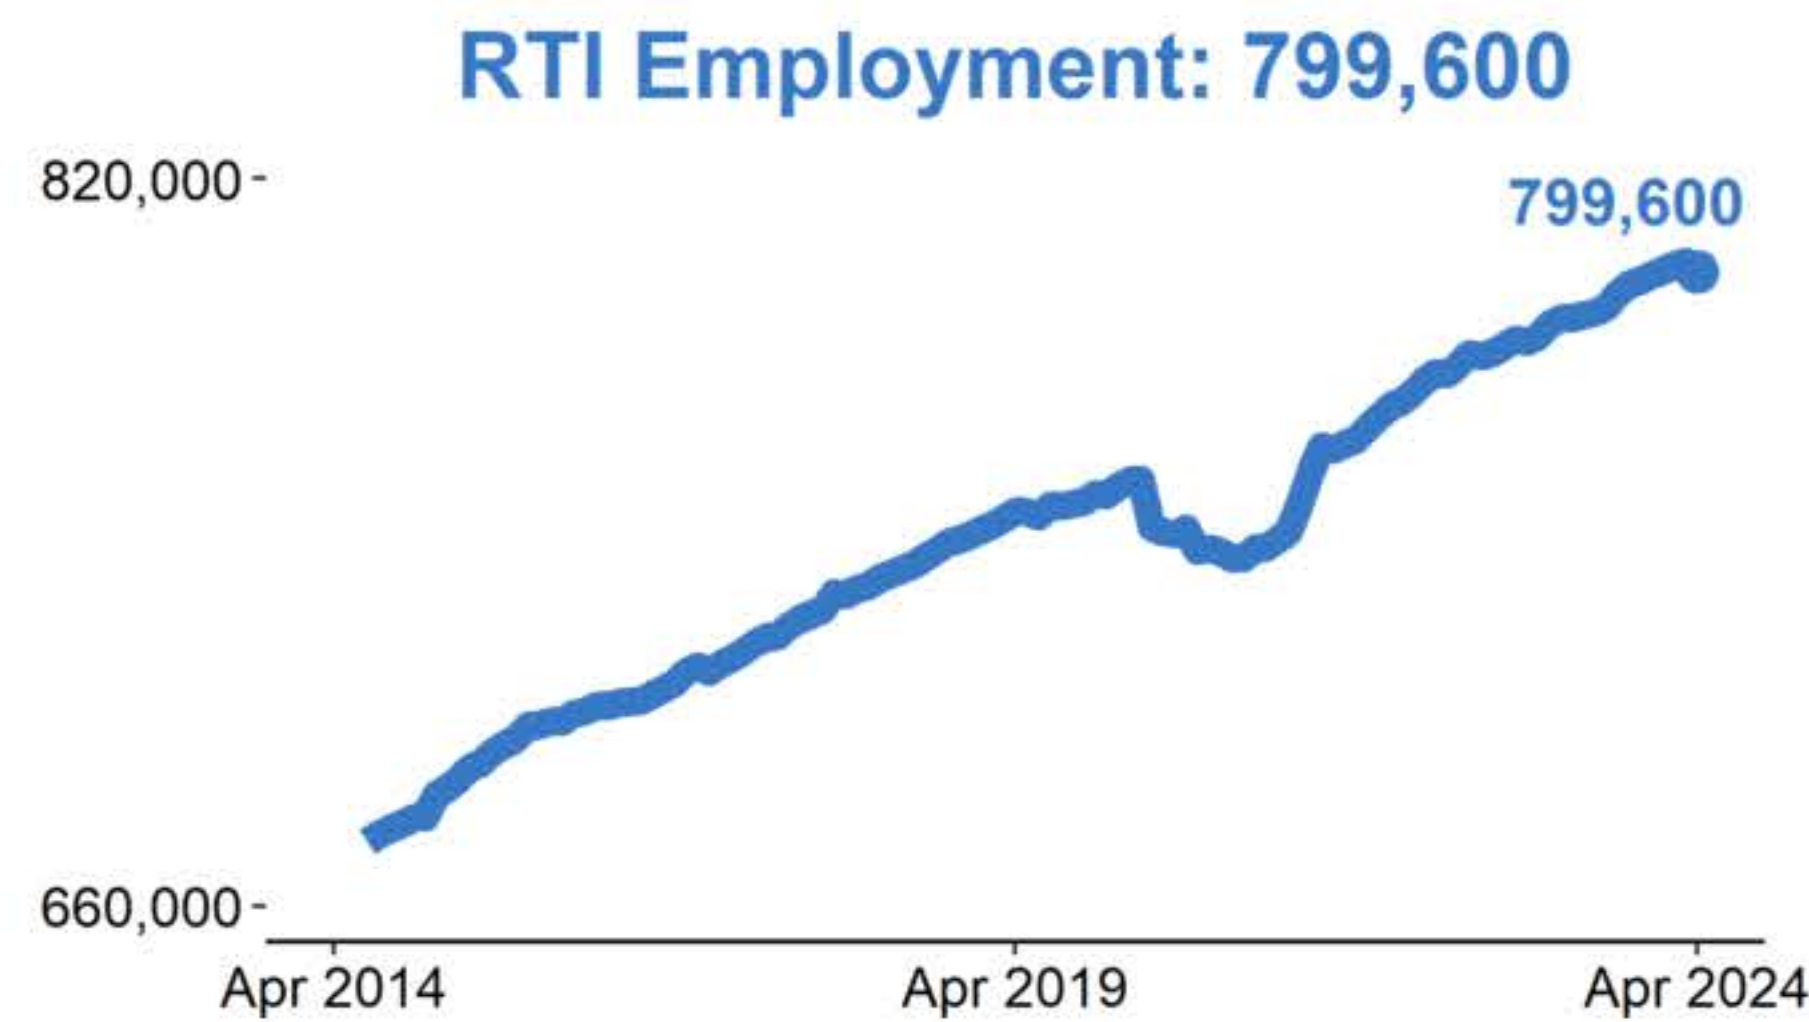

Labour Market Statistics

Labour Force Survey, January-March 2024, seasonally adjusted and subject to future revisions.
Redundancies, Claimant Count and PAYE Real Time Information, April 2024.

Data published: 14 May 2024.