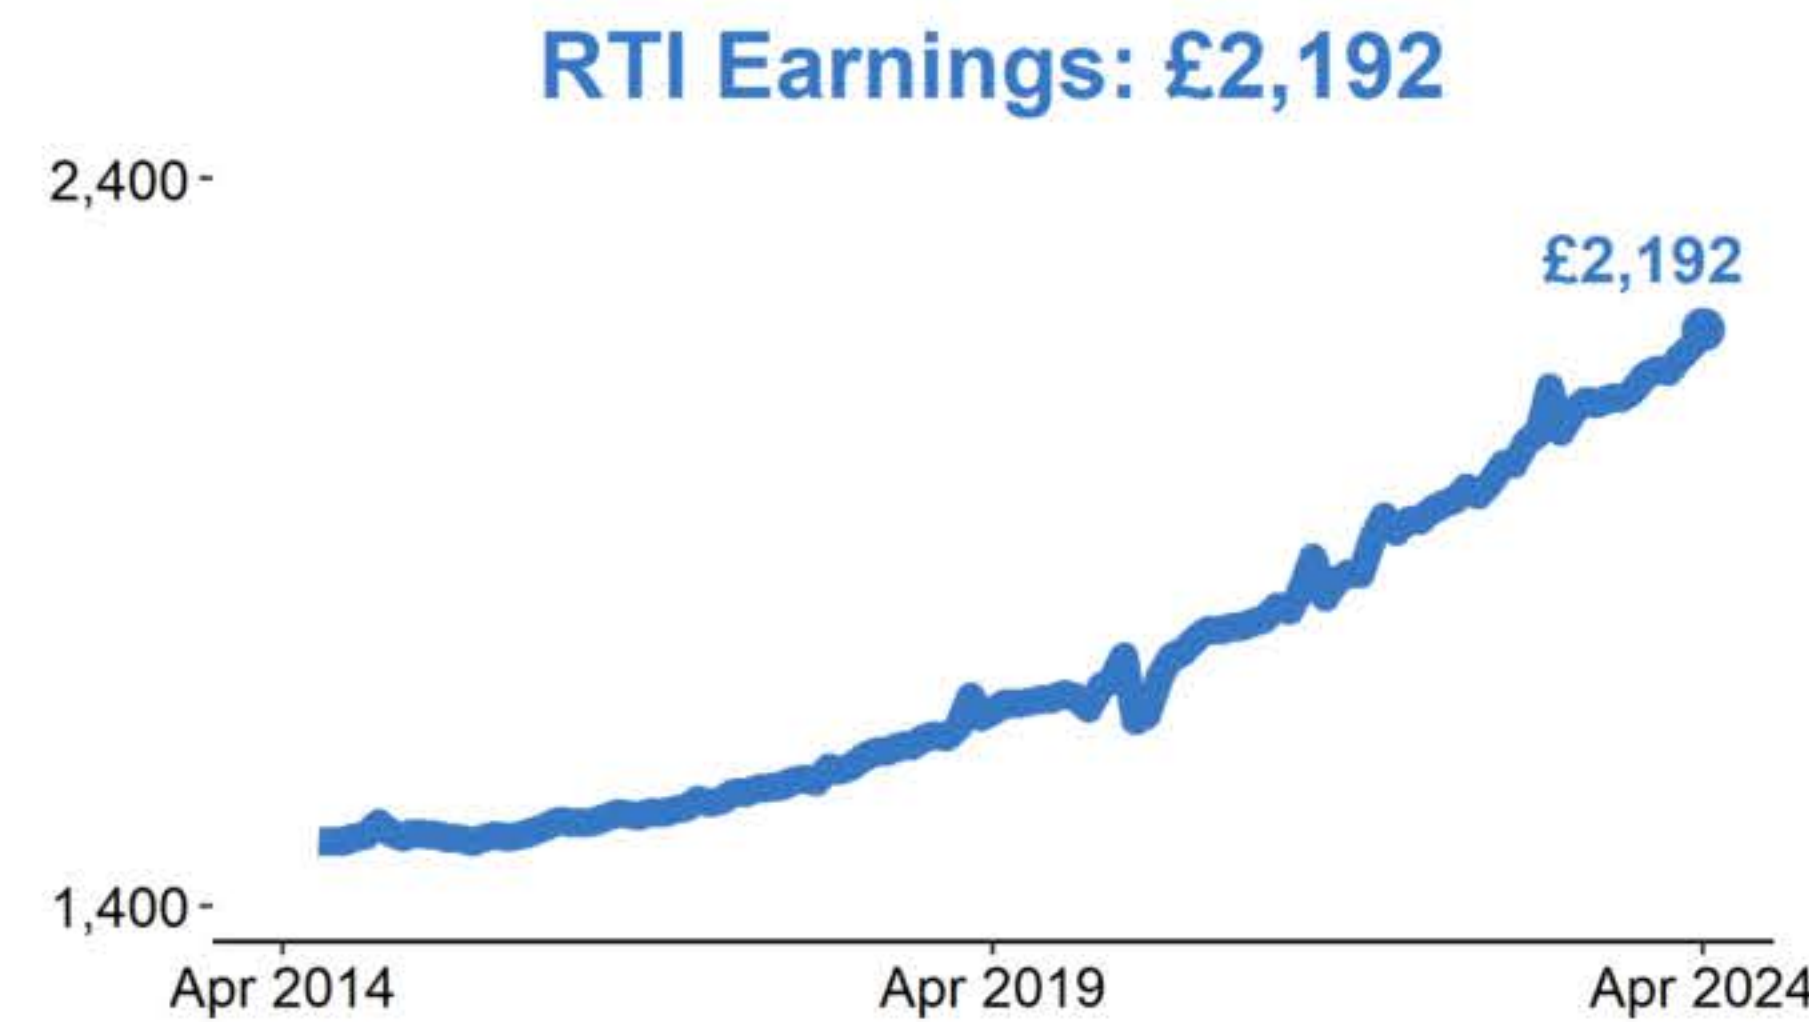

Labour Market Statistics

Labour Force Survey, January-March 2024, seasonally adjusted and subject to future revisions.
Redundancies, Claimant Count and PAYE Real Time Information, April 2024.

Data published: 14 May 2024.