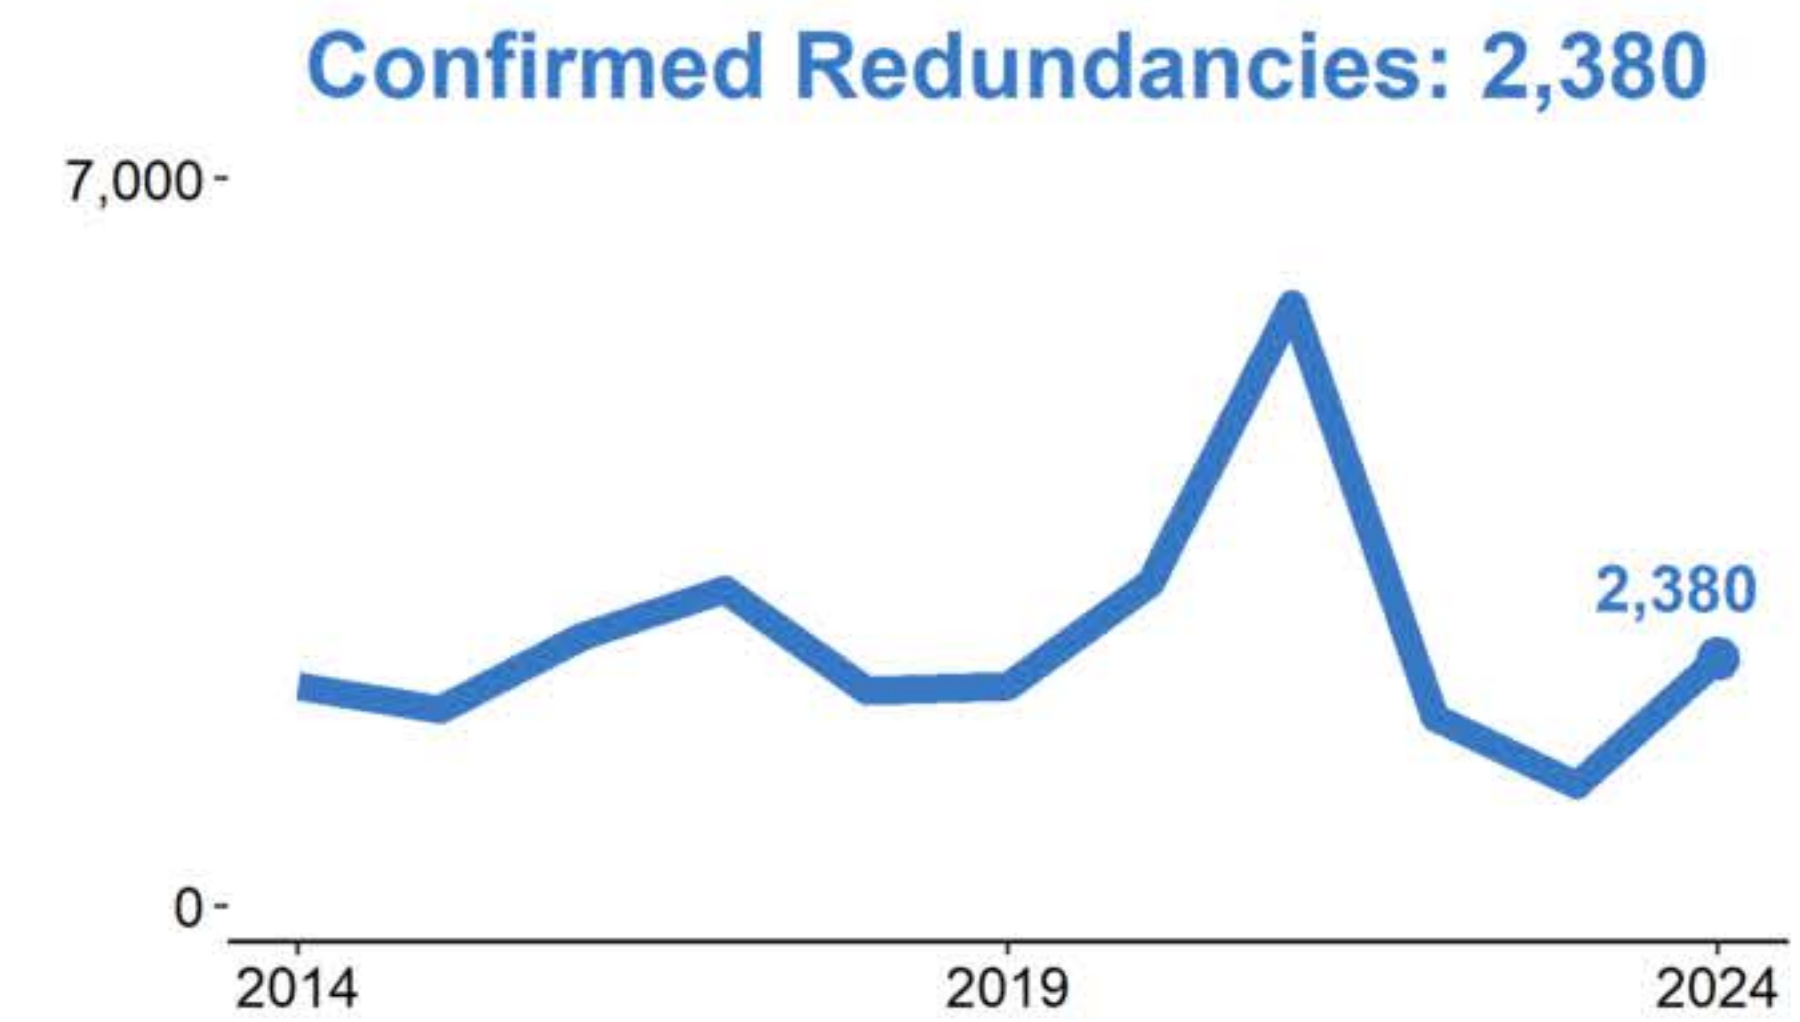

Labour Market Statistics

Labour Force Survey, January-March 2024, seasonally adjusted and subject to future revisions.
Redundancies, Claimant Count and PAYE Real Time Information, April 2024.

Data published: 14 May 2024.