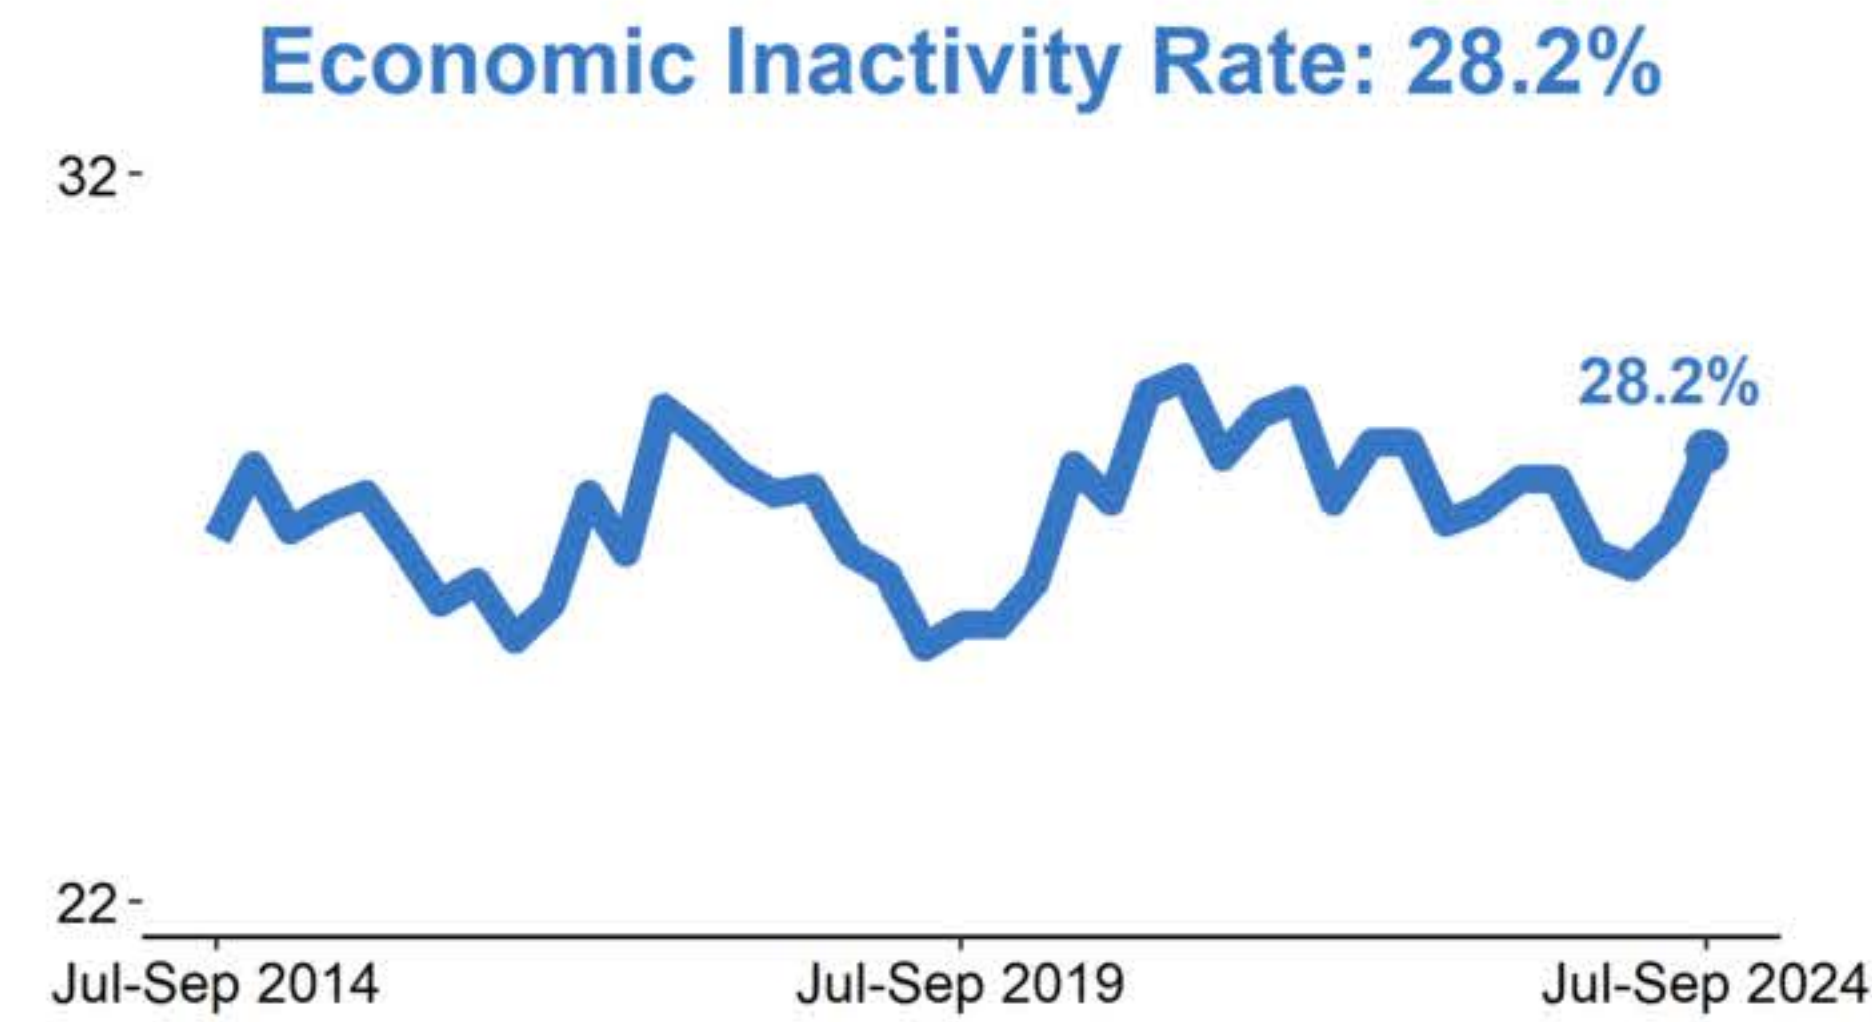

Labour Market Statistics

Labour Force Survey, July-September 2024, seasonally adjusted and subject to future revisions.
Redundancies, Claimant Count and PAYE Real Time Information, October 2024.

Data published: 12 November 2024.