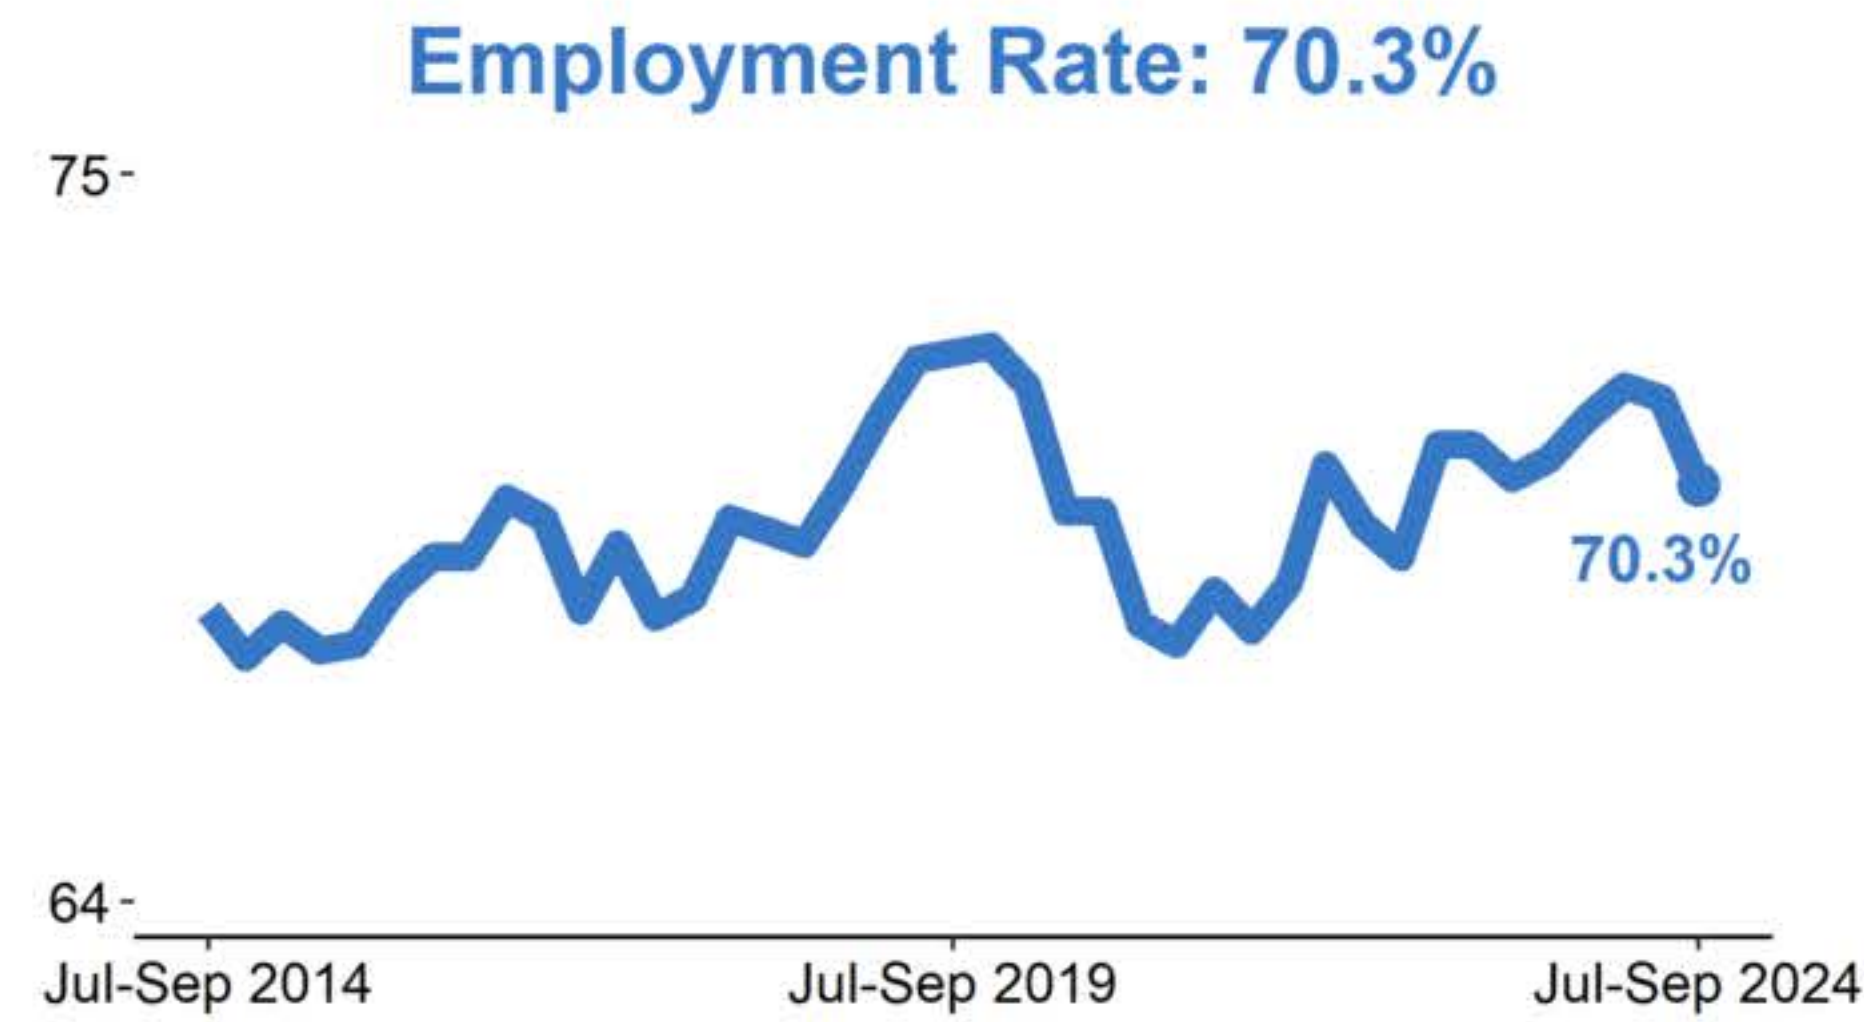

Labour Market Statistics

Labour Force Survey, July-September 2024, seasonally adjusted and subject to future revisions.
Redundancies, Claimant Count and PAYE Real Time Information, October 2024.

Data published: 12 November 2024.