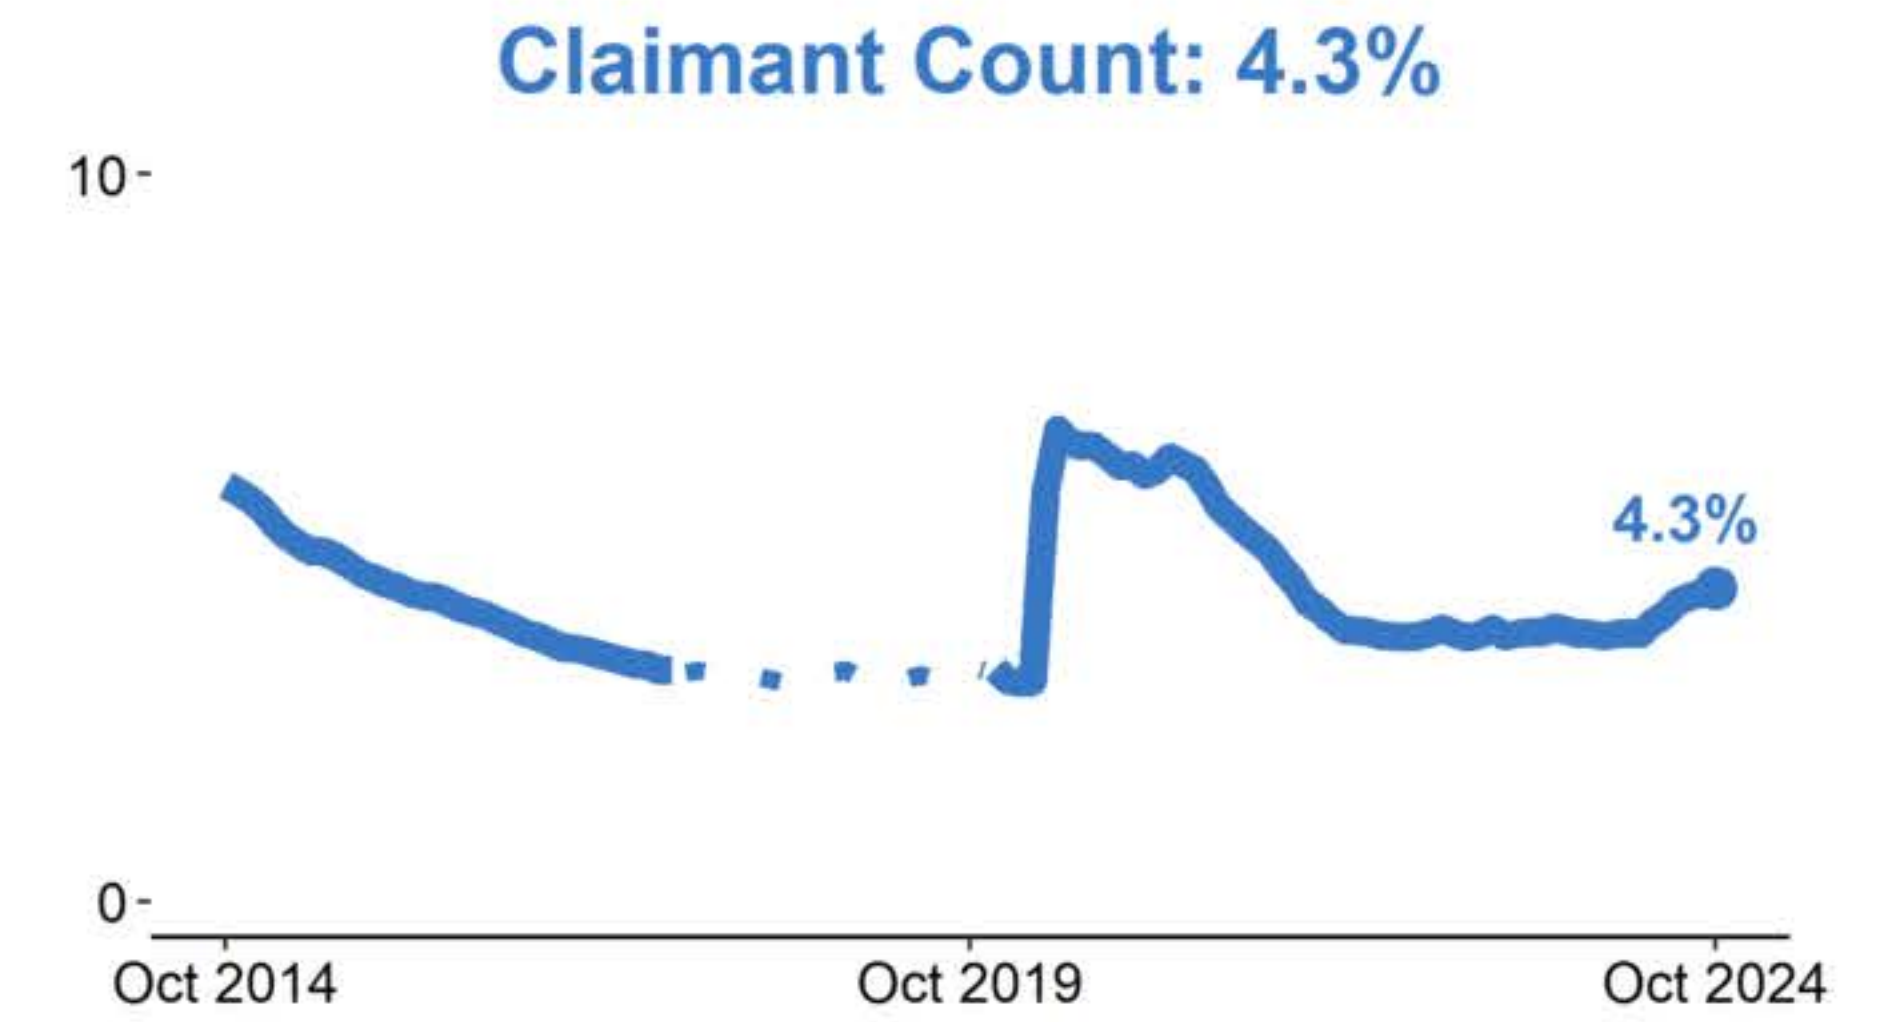

Labour Market Statistics

Labour Force Survey, July-September 2024, seasonally adjusted and subject to future revisions.
Redundancies, Claimant Count and PAYE Real Time Information, October 2024.

Data published: 12 November 2024.