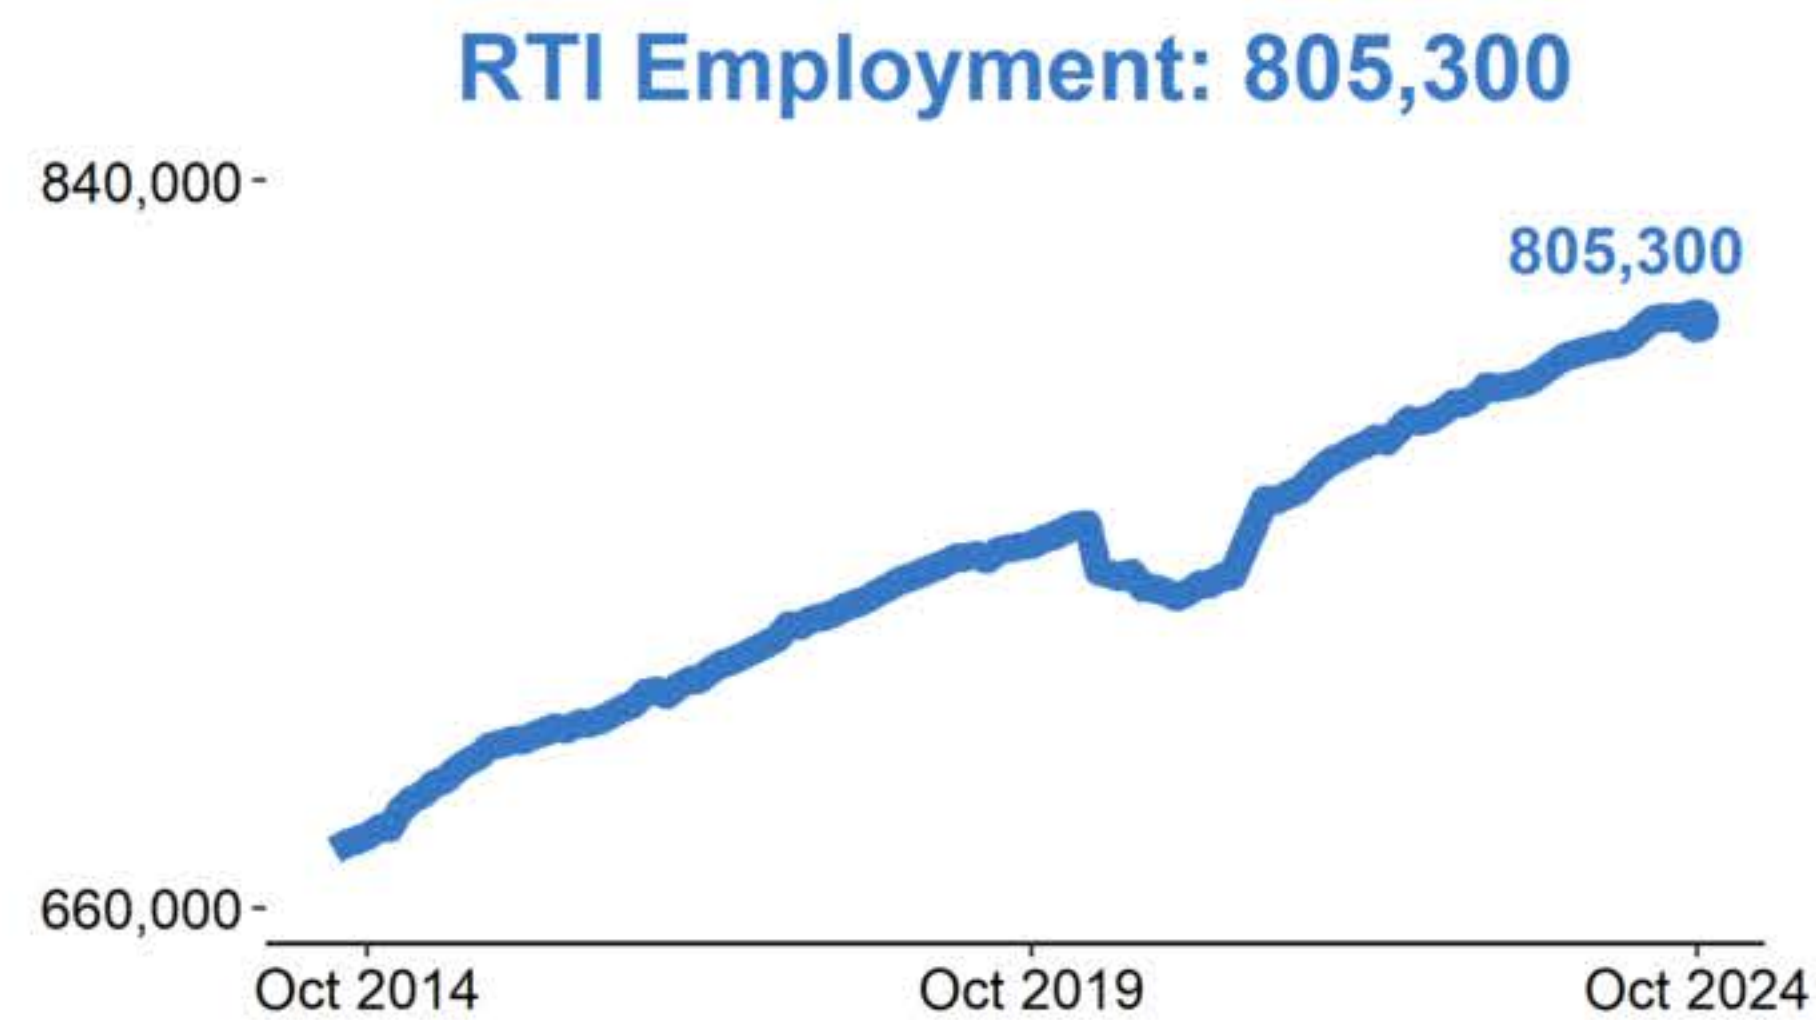

Labour Market Statistics

Labour Force Survey, July-September 2024, seasonally adjusted and subject to future revisions.
Redundancies, Claimant Count and PAYE Real Time Information, October 2024.

Data published: 12 November 2024.