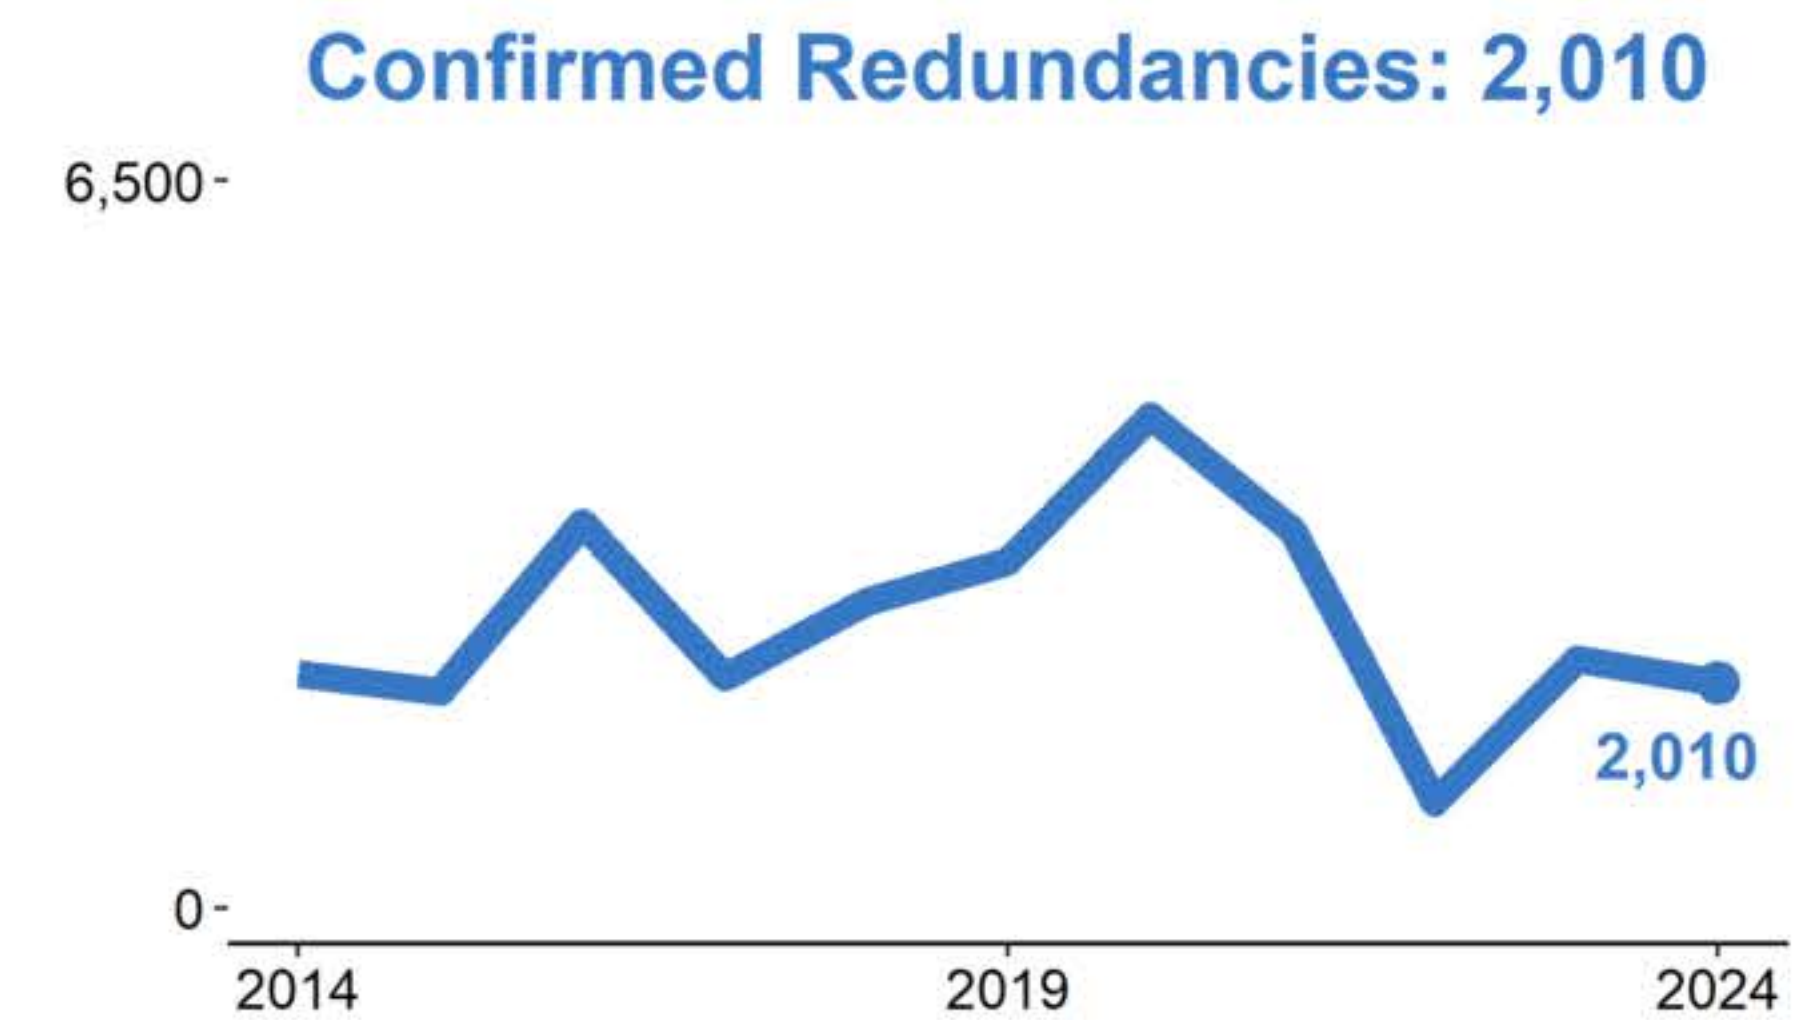

Labour Market Statistics

Labour Force Survey, July-September 2024, seasonally adjusted and subject to future revisions.
Redundancies, Claimant Count and PAYE Real Time Information, October 2024.

Data published: 12 November 2024.