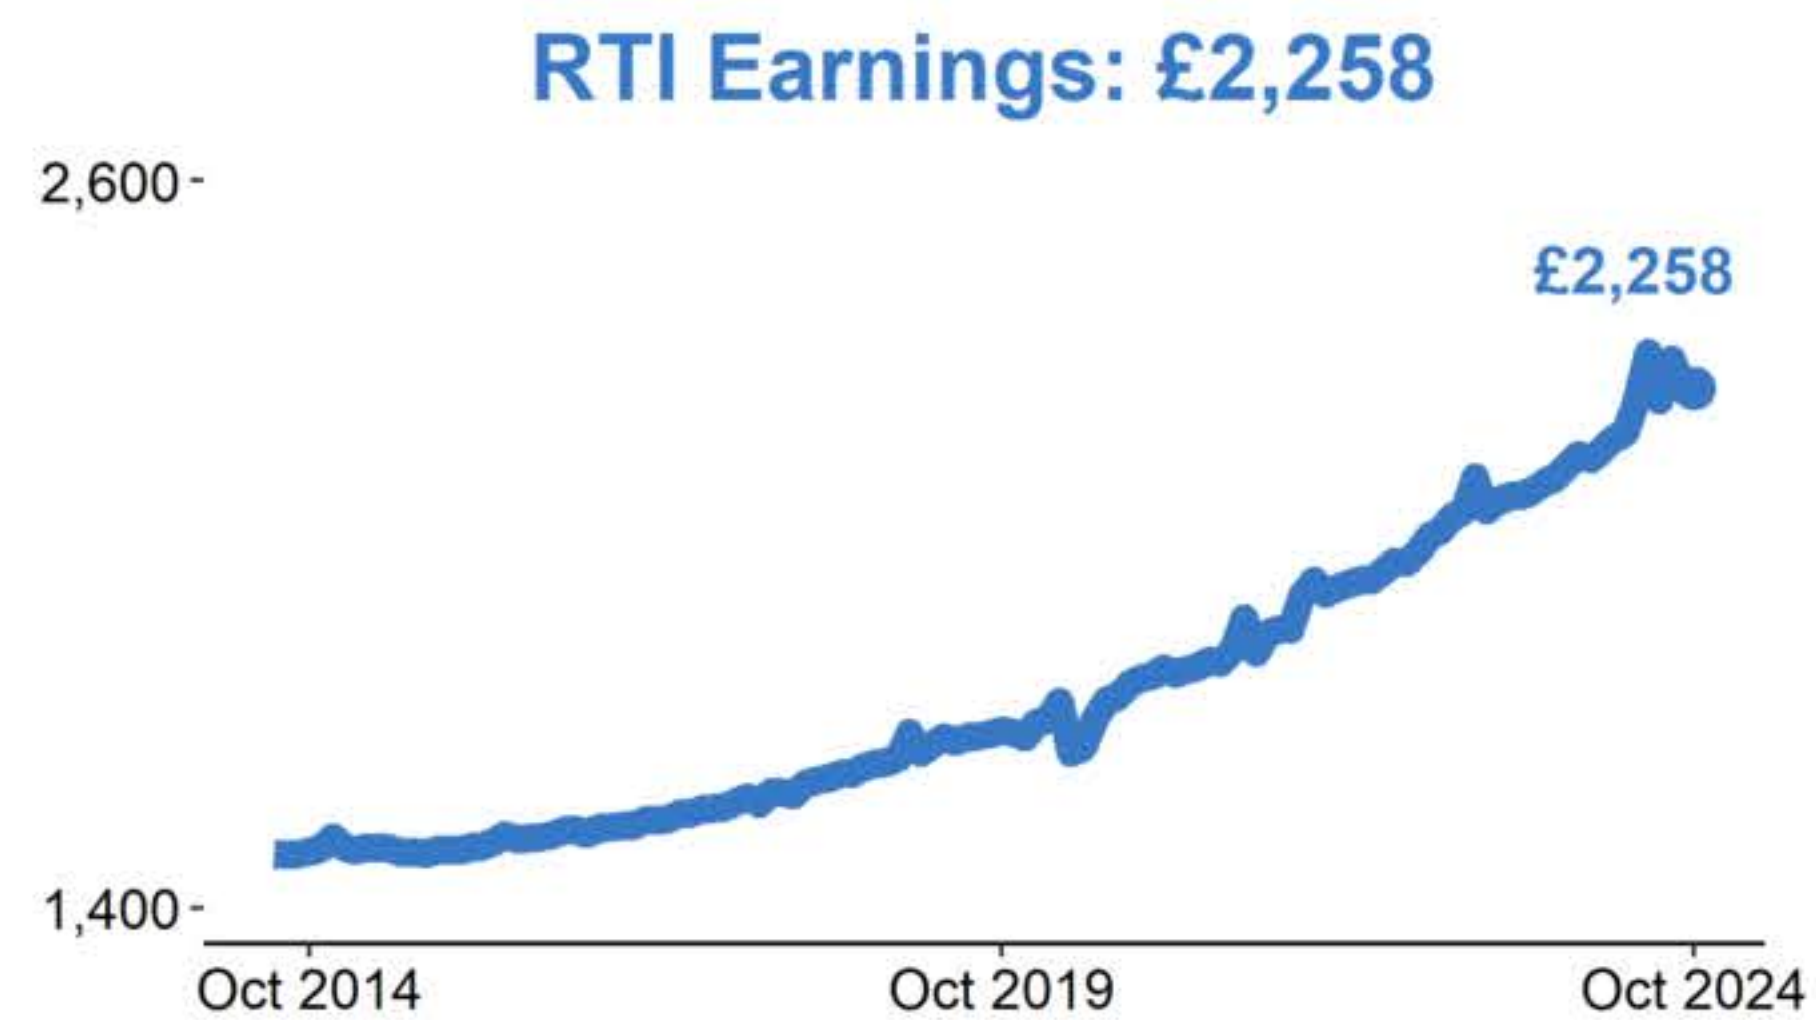

Labour Market Statistics

Labour Force Survey, July-September 2024, seasonally adjusted and subject to future revisions.
Redundancies, Claimant Count and PAYE Real Time Information, October 2024.

Data published: 12 November 2024.