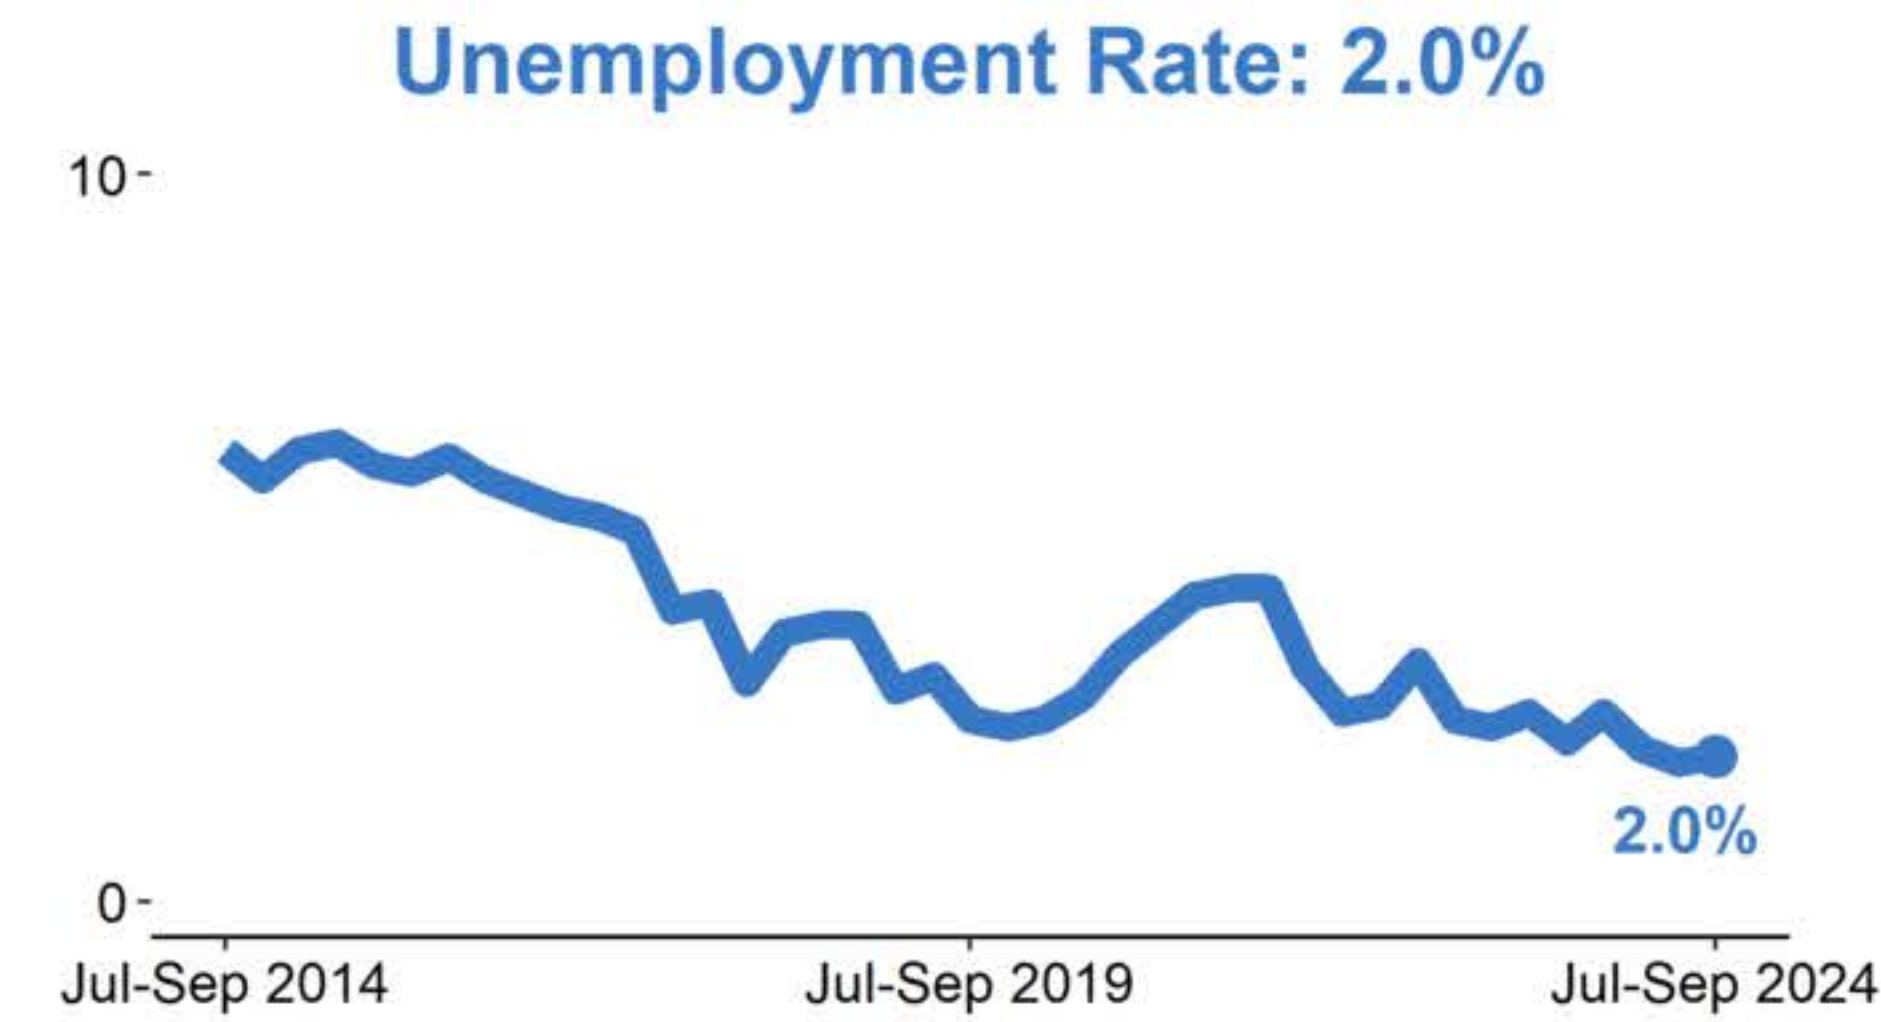

Labour Market Statistics

Labour Force Survey, July-September 2024, seasonally adjusted and subject to future revisions.
Redundancies, Claimant Count and PAYE Real Time Information, October 2024.

Data published: 12 November 2024.